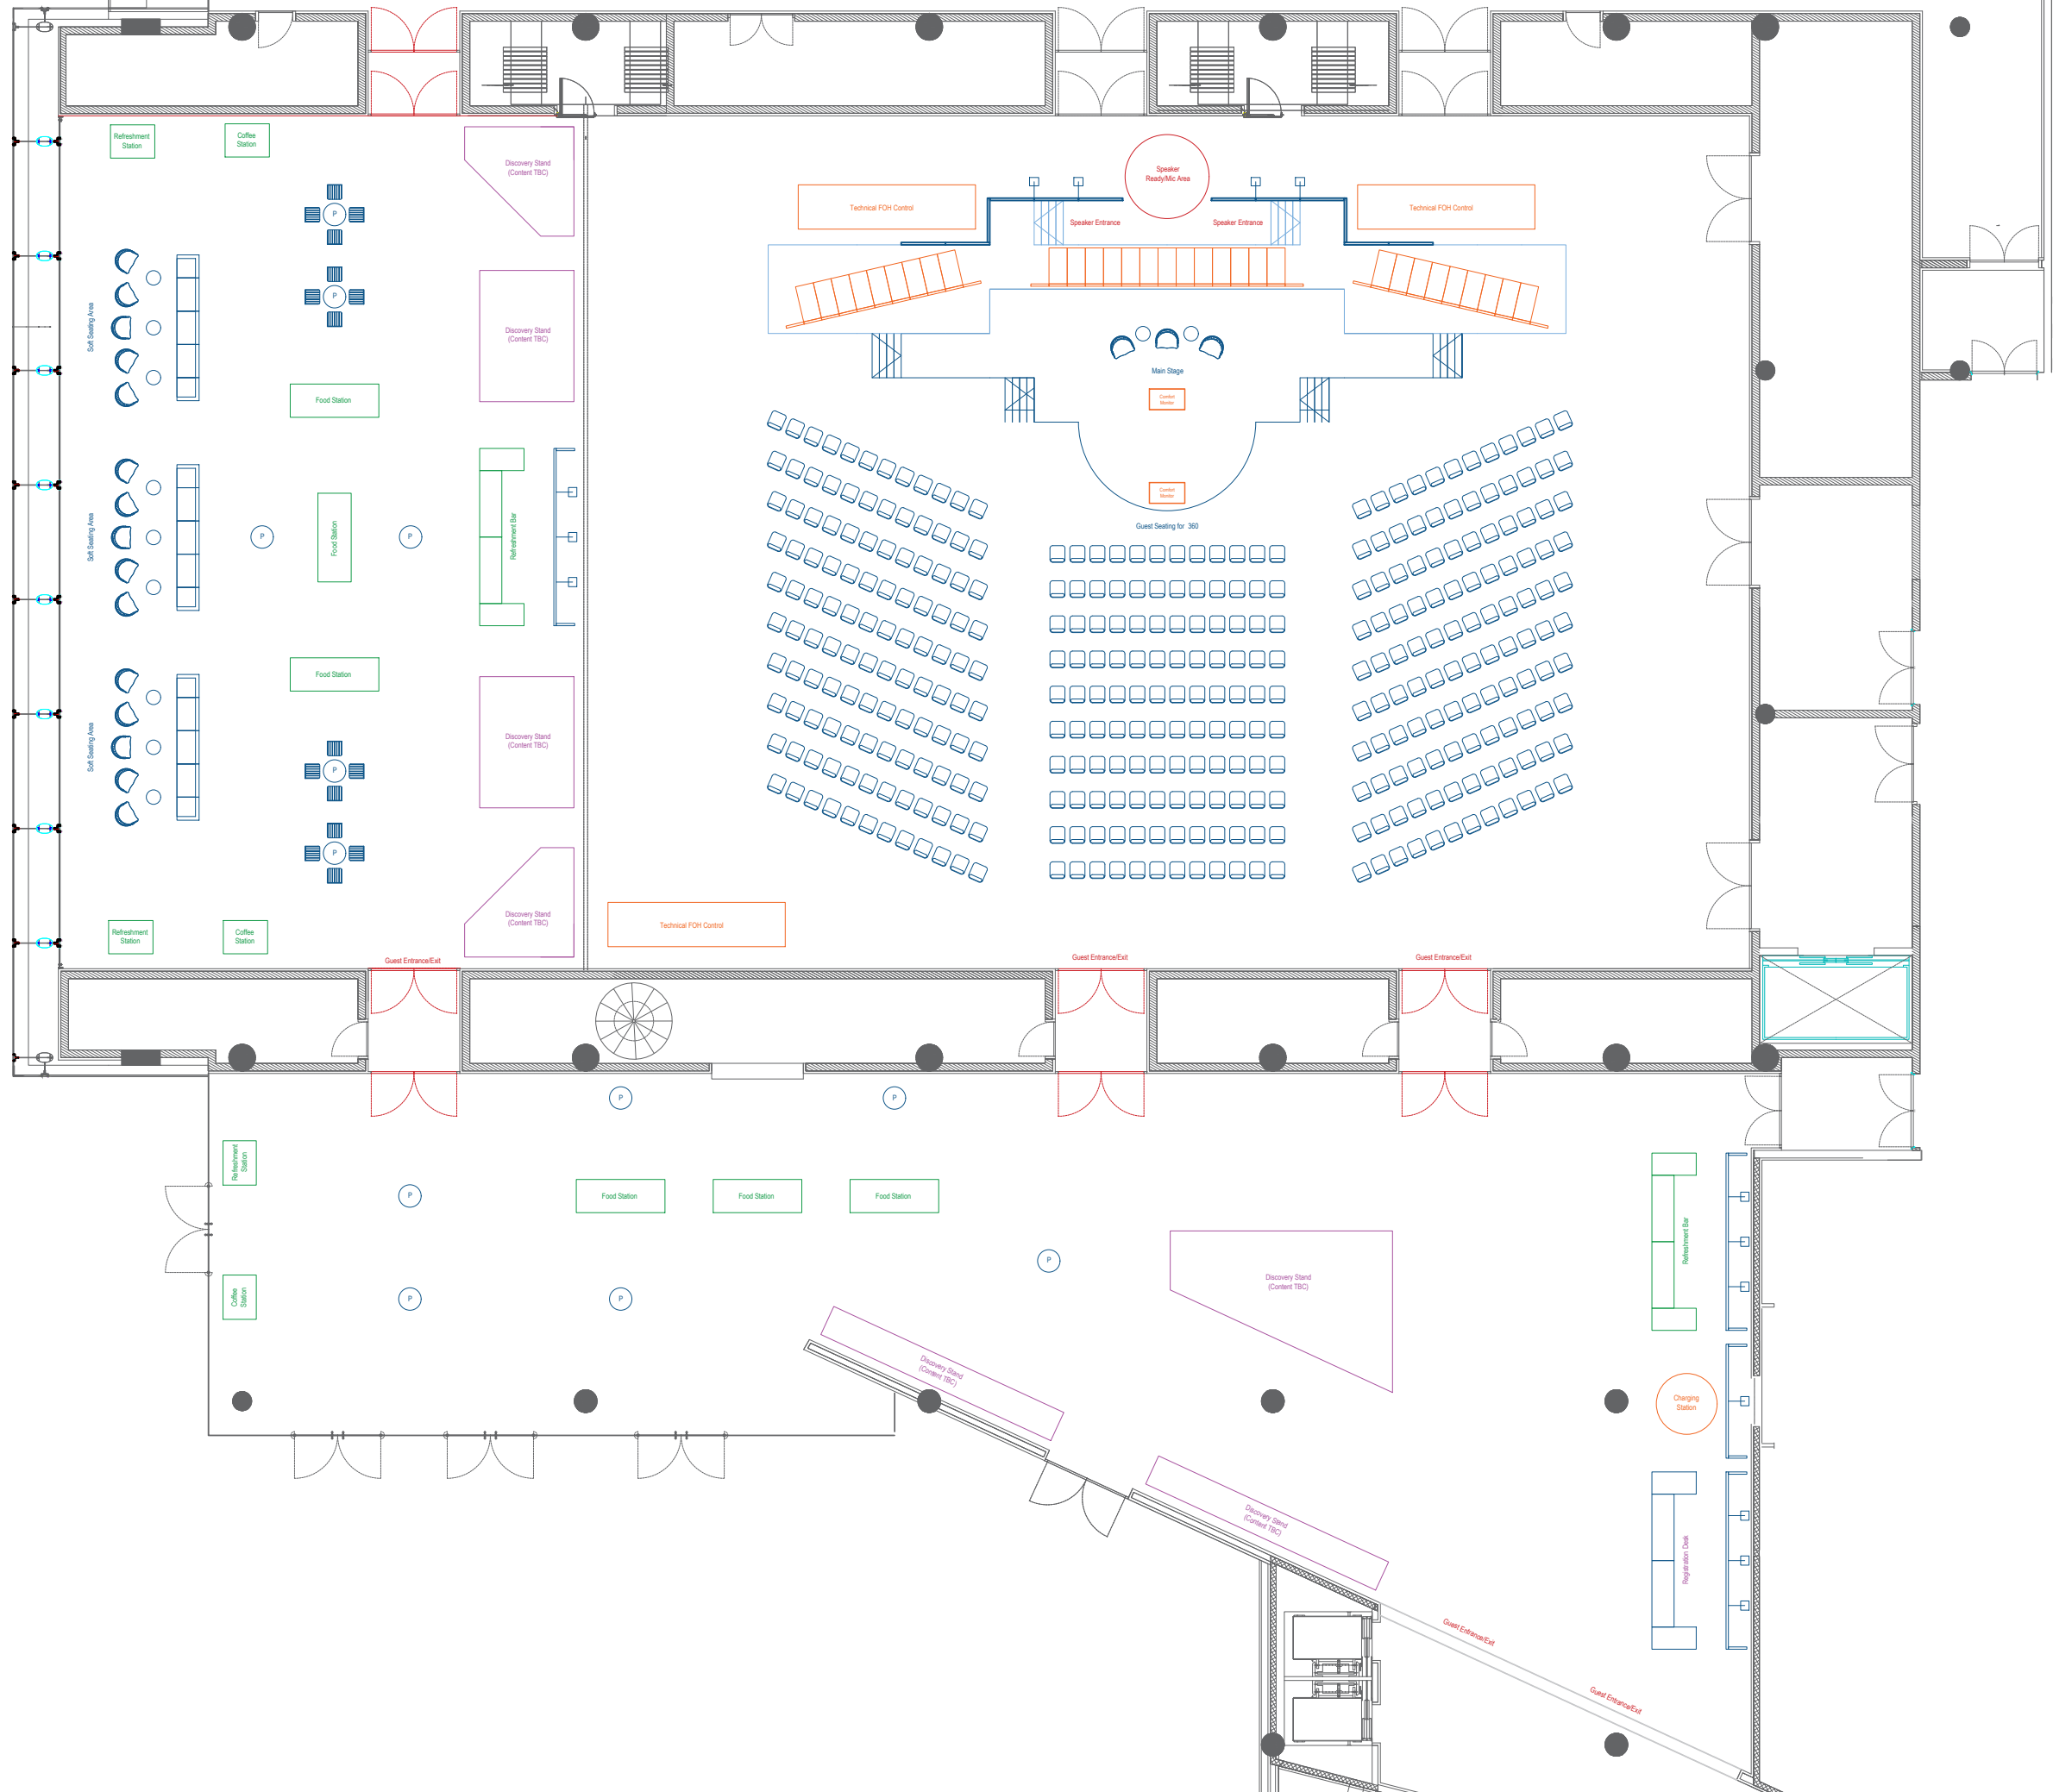

Do not scale from this drawing, all measurements should be confirmed on site

Units B3 & B4
Galleywall Trading Estate
Galleywall Road
London SE16 3PB

t 020 7740 3988
f 020 7740 3989
e info@eventconcept.co.uk
www.eventconcept.co.uk

Client:
Norton Rose Fulbright

Venue:
W Hotel - Great Room

Event Name:
EMEA Partner Conference

Event Date:
21.03.2023

Job Ref:
E11634

Drawing Version:
V001 (Great Room & Foyer)