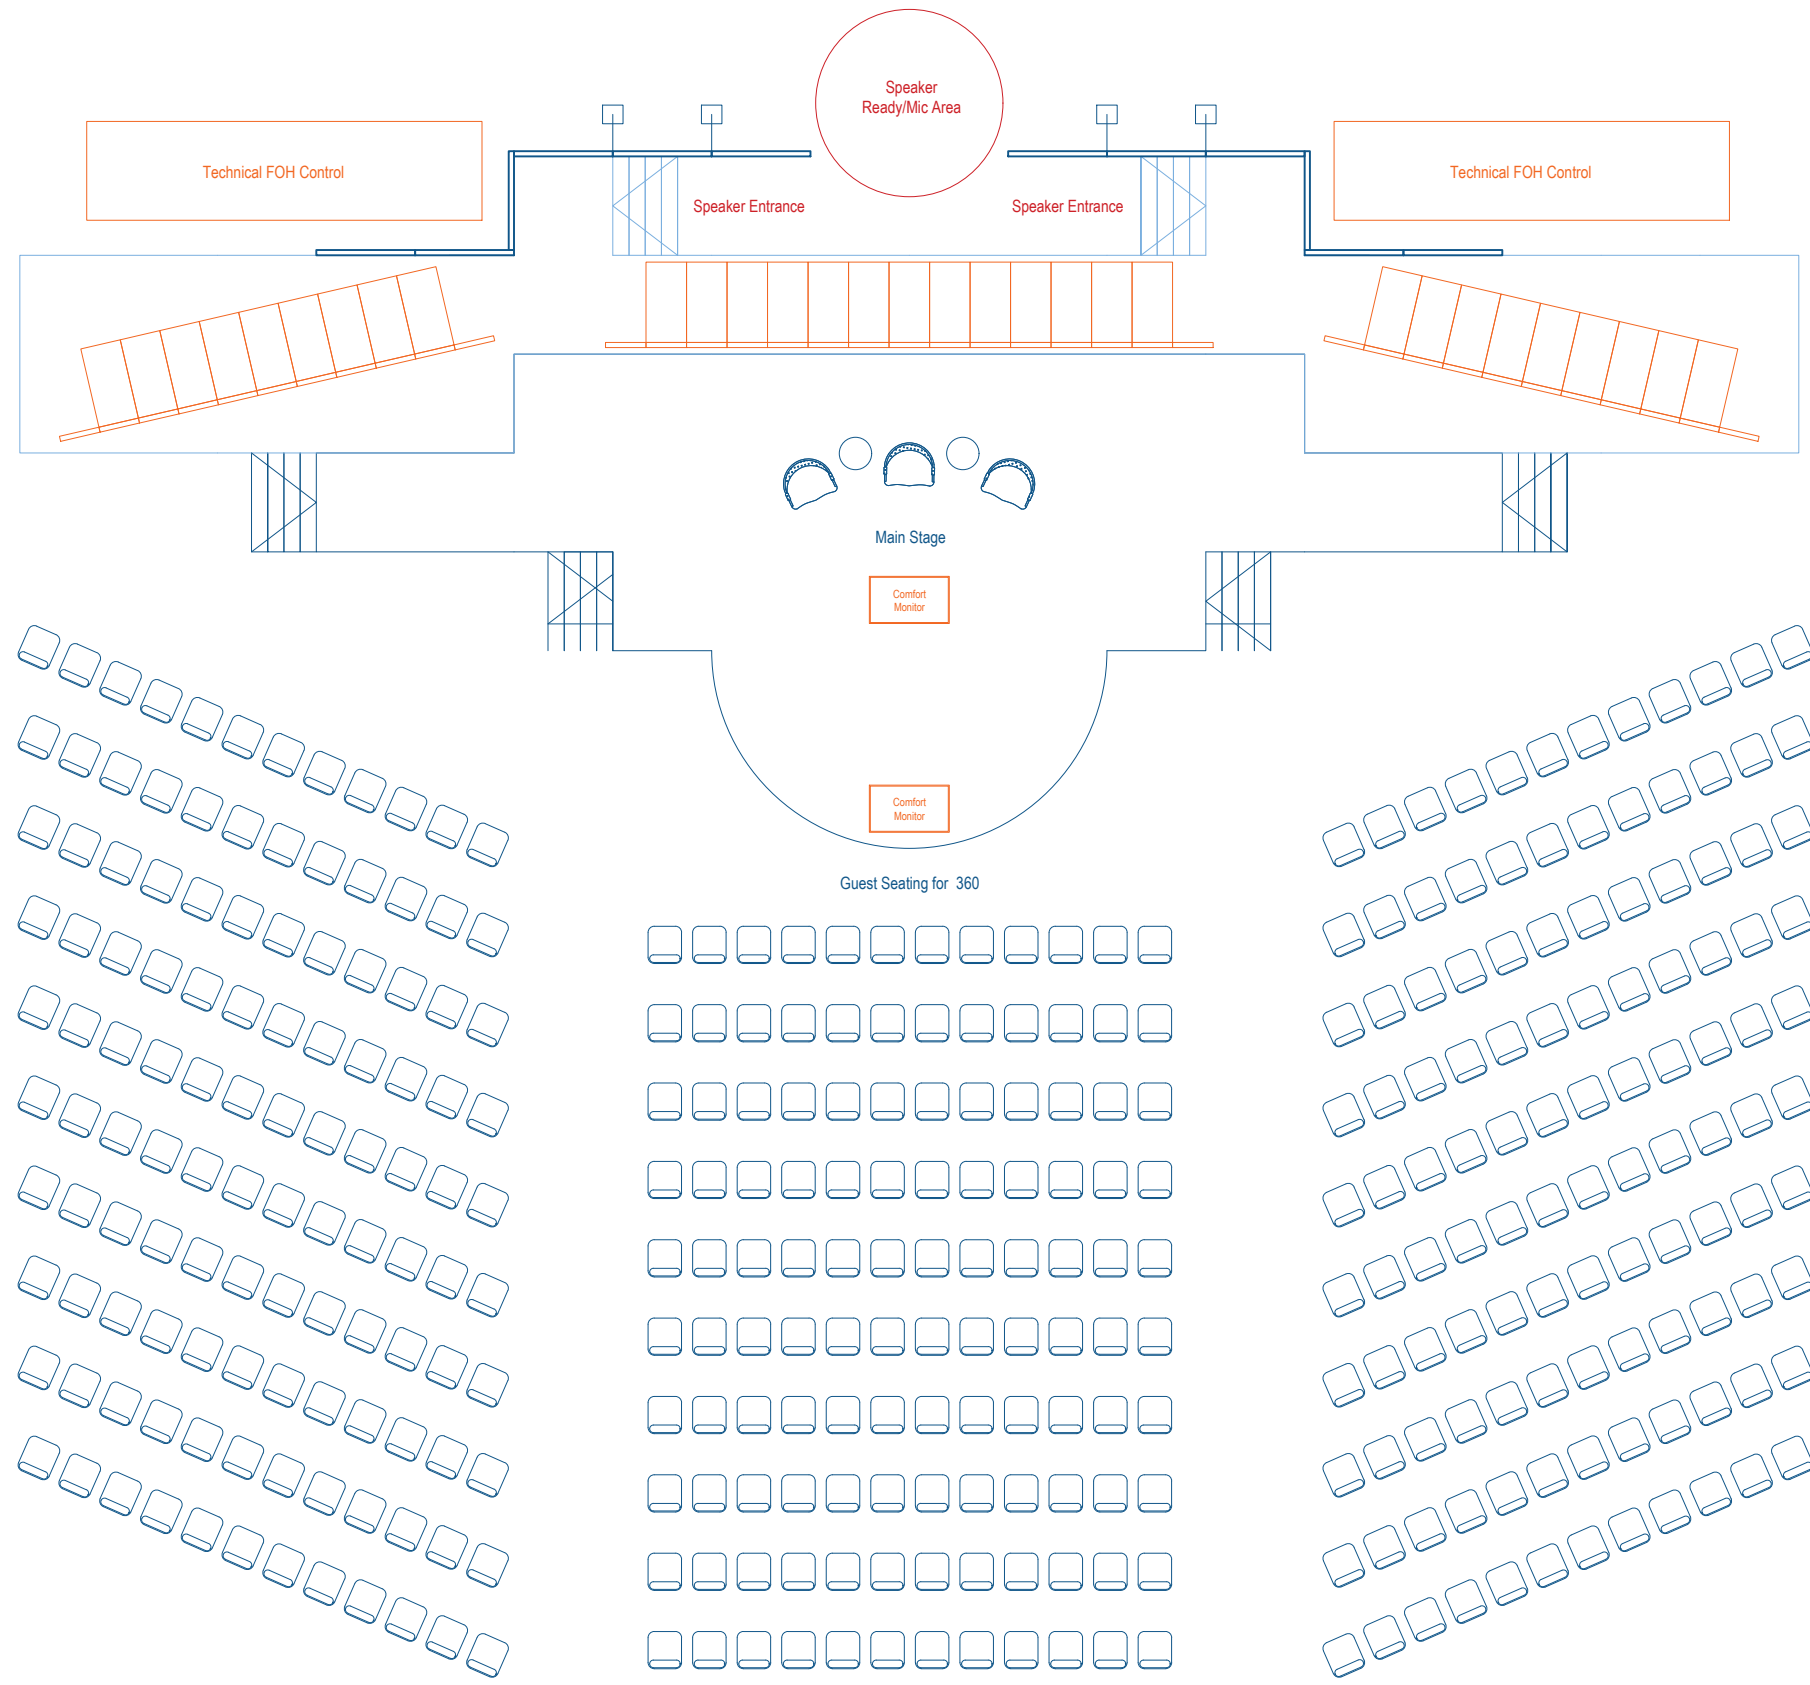

Do not scale from this drawing, all measurements should be confirmed on site

Units B3 & B4
Galleywall Trading Estate
Galleywall Road
London SE16 3PB

t 020 7740 3988
f 020 7740 3989
e info@eventconcept.co.uk
www.eventconcept.co.uk

Client:
Norton Rose Fulbright

Venue:
W Hotel - Great Room

Event Name:
EMEA Partner Conference

Event Date:
21.03.2023

Job Ref:
E11634

Drawing Version:
V001 (Great Room 2-3)