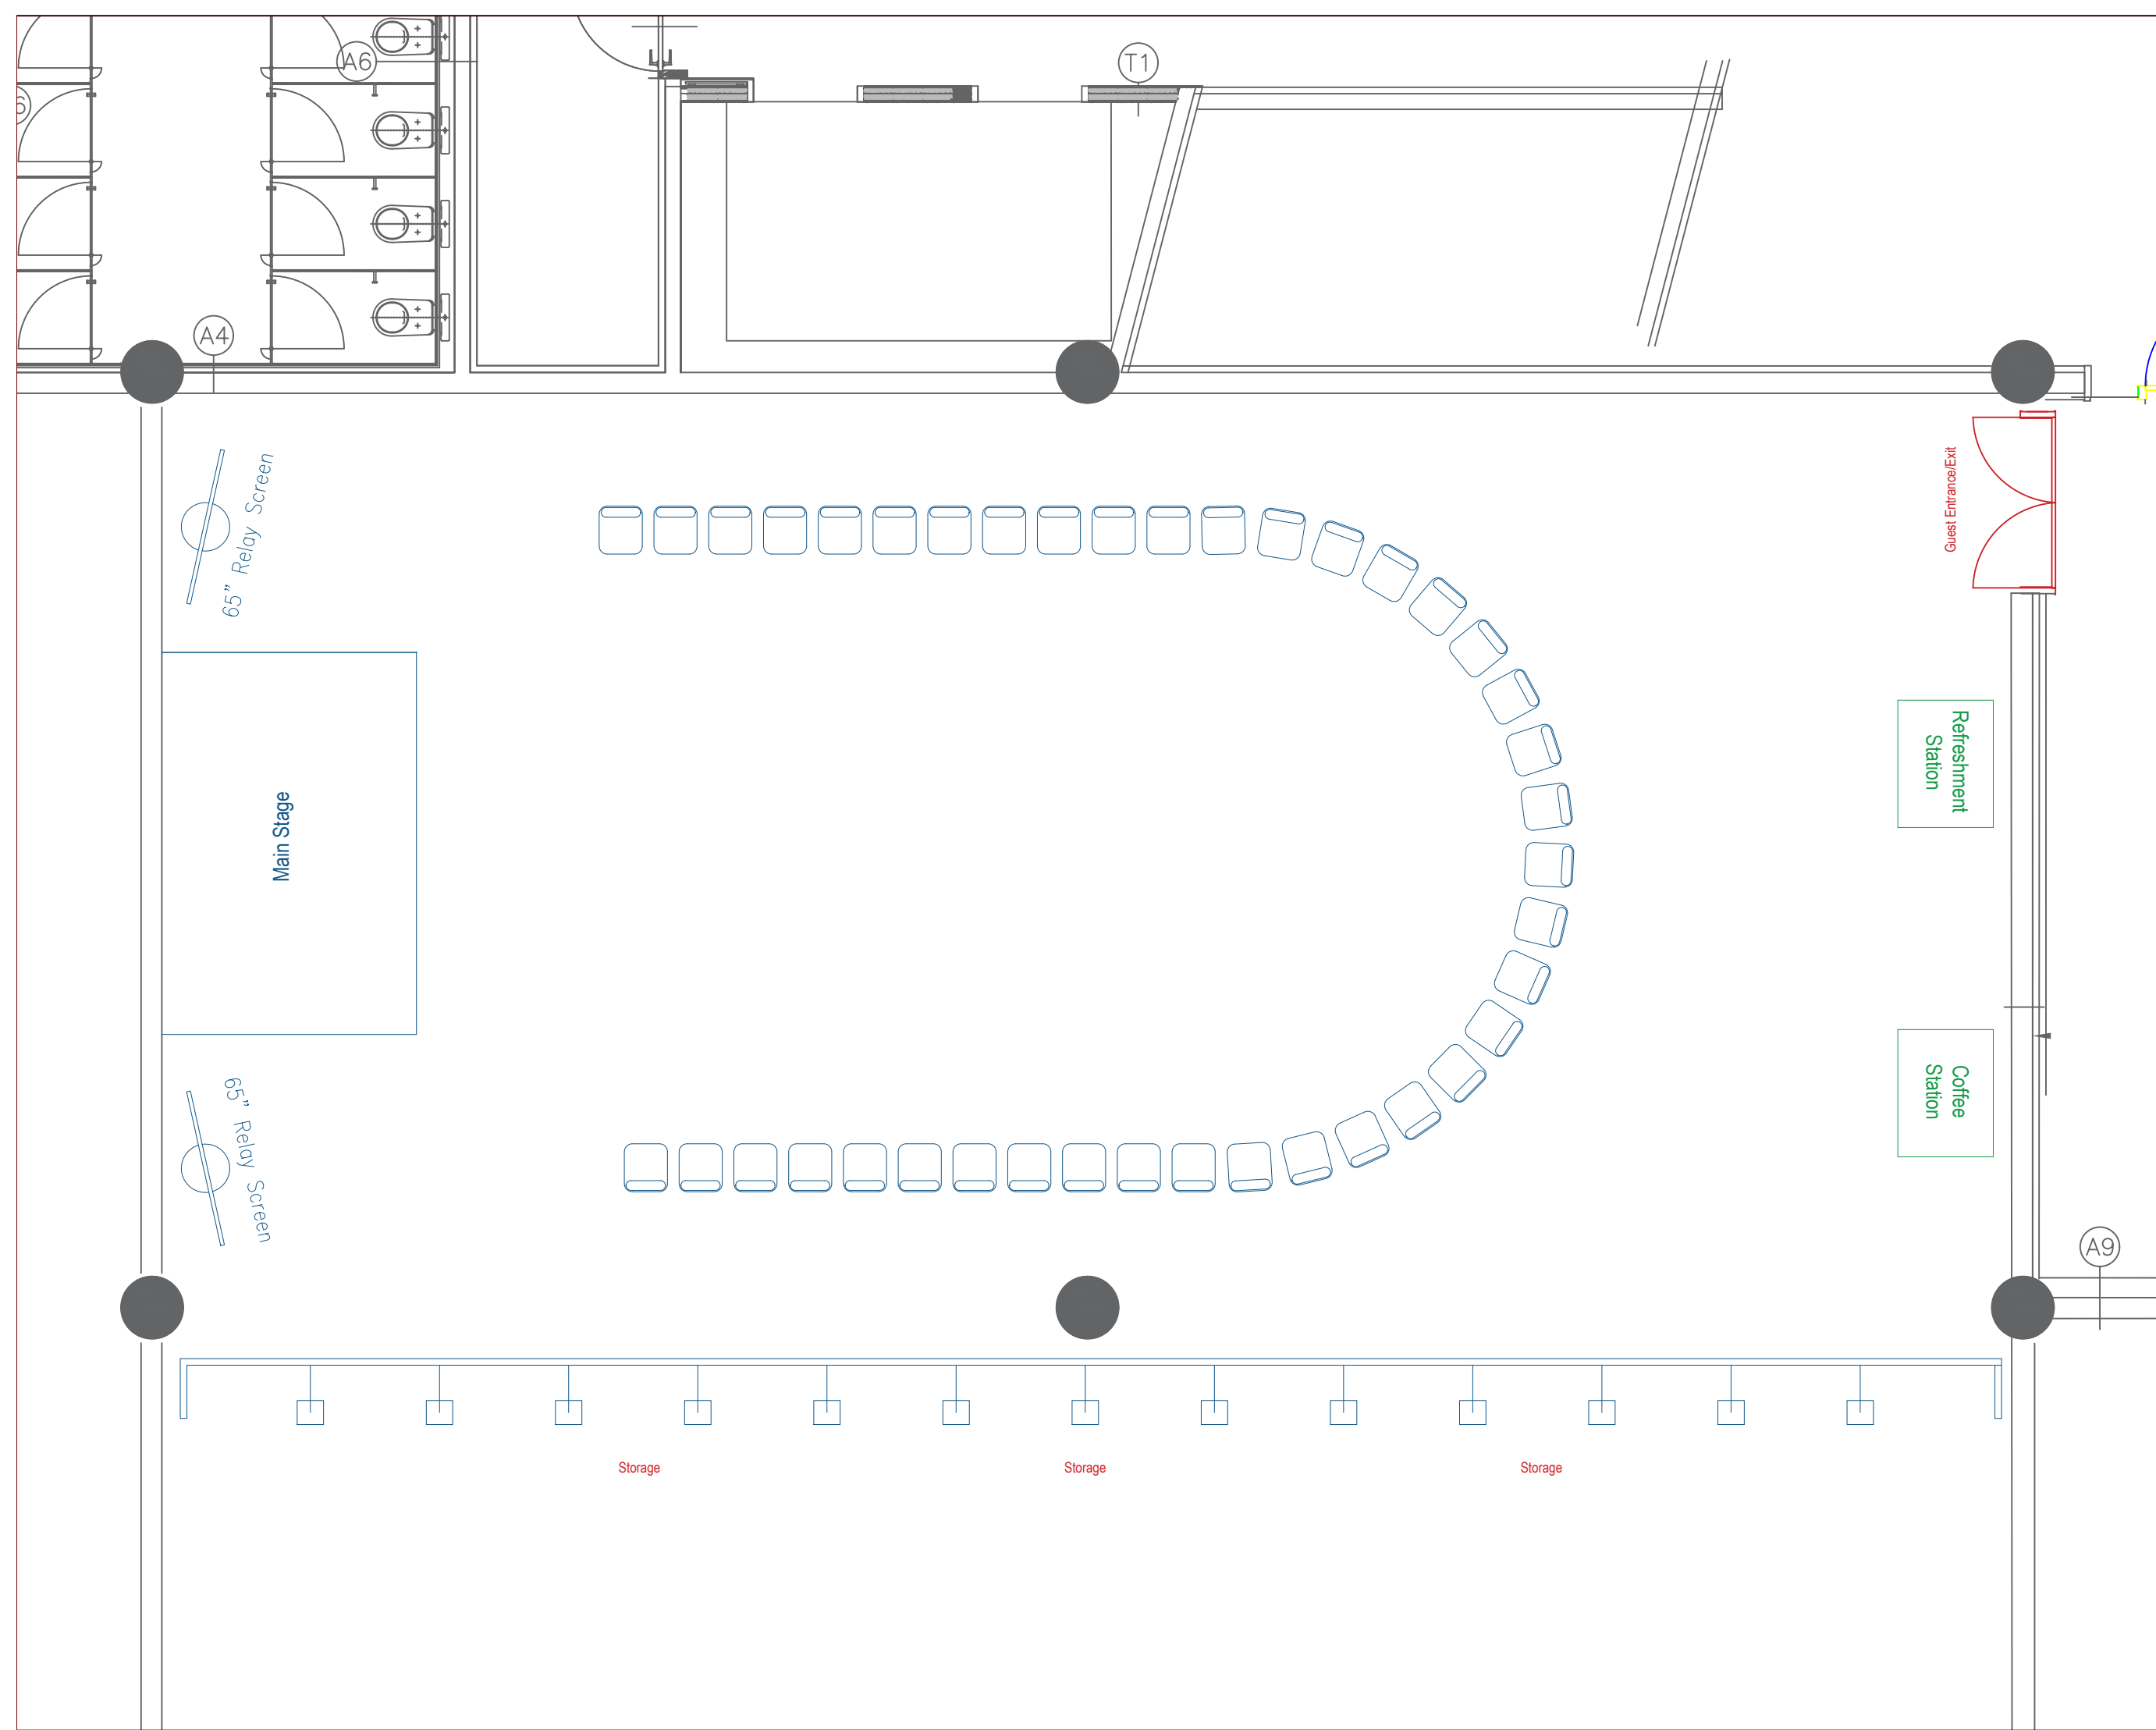

Do not scale from this drawing, all measurements should be confirmed on site

**EVENT
CONCEPT**

Units B3 & B4
Galleywall Trading Estate
Galleywall Road
London SE16 3PB

t 020 7740 3988
f 020 7740 3989
e info@eventconcept.co.uk
www.eventconcept.co.uk

Client:
Norton Rose Fulbright

Venue:
W Hotel - Mega Room

Event Name:
EMEA Partner Conference

Event Date:
21.03.2023

Job Ref:
E11634

Drawing Version:
V001 (Mega Room)