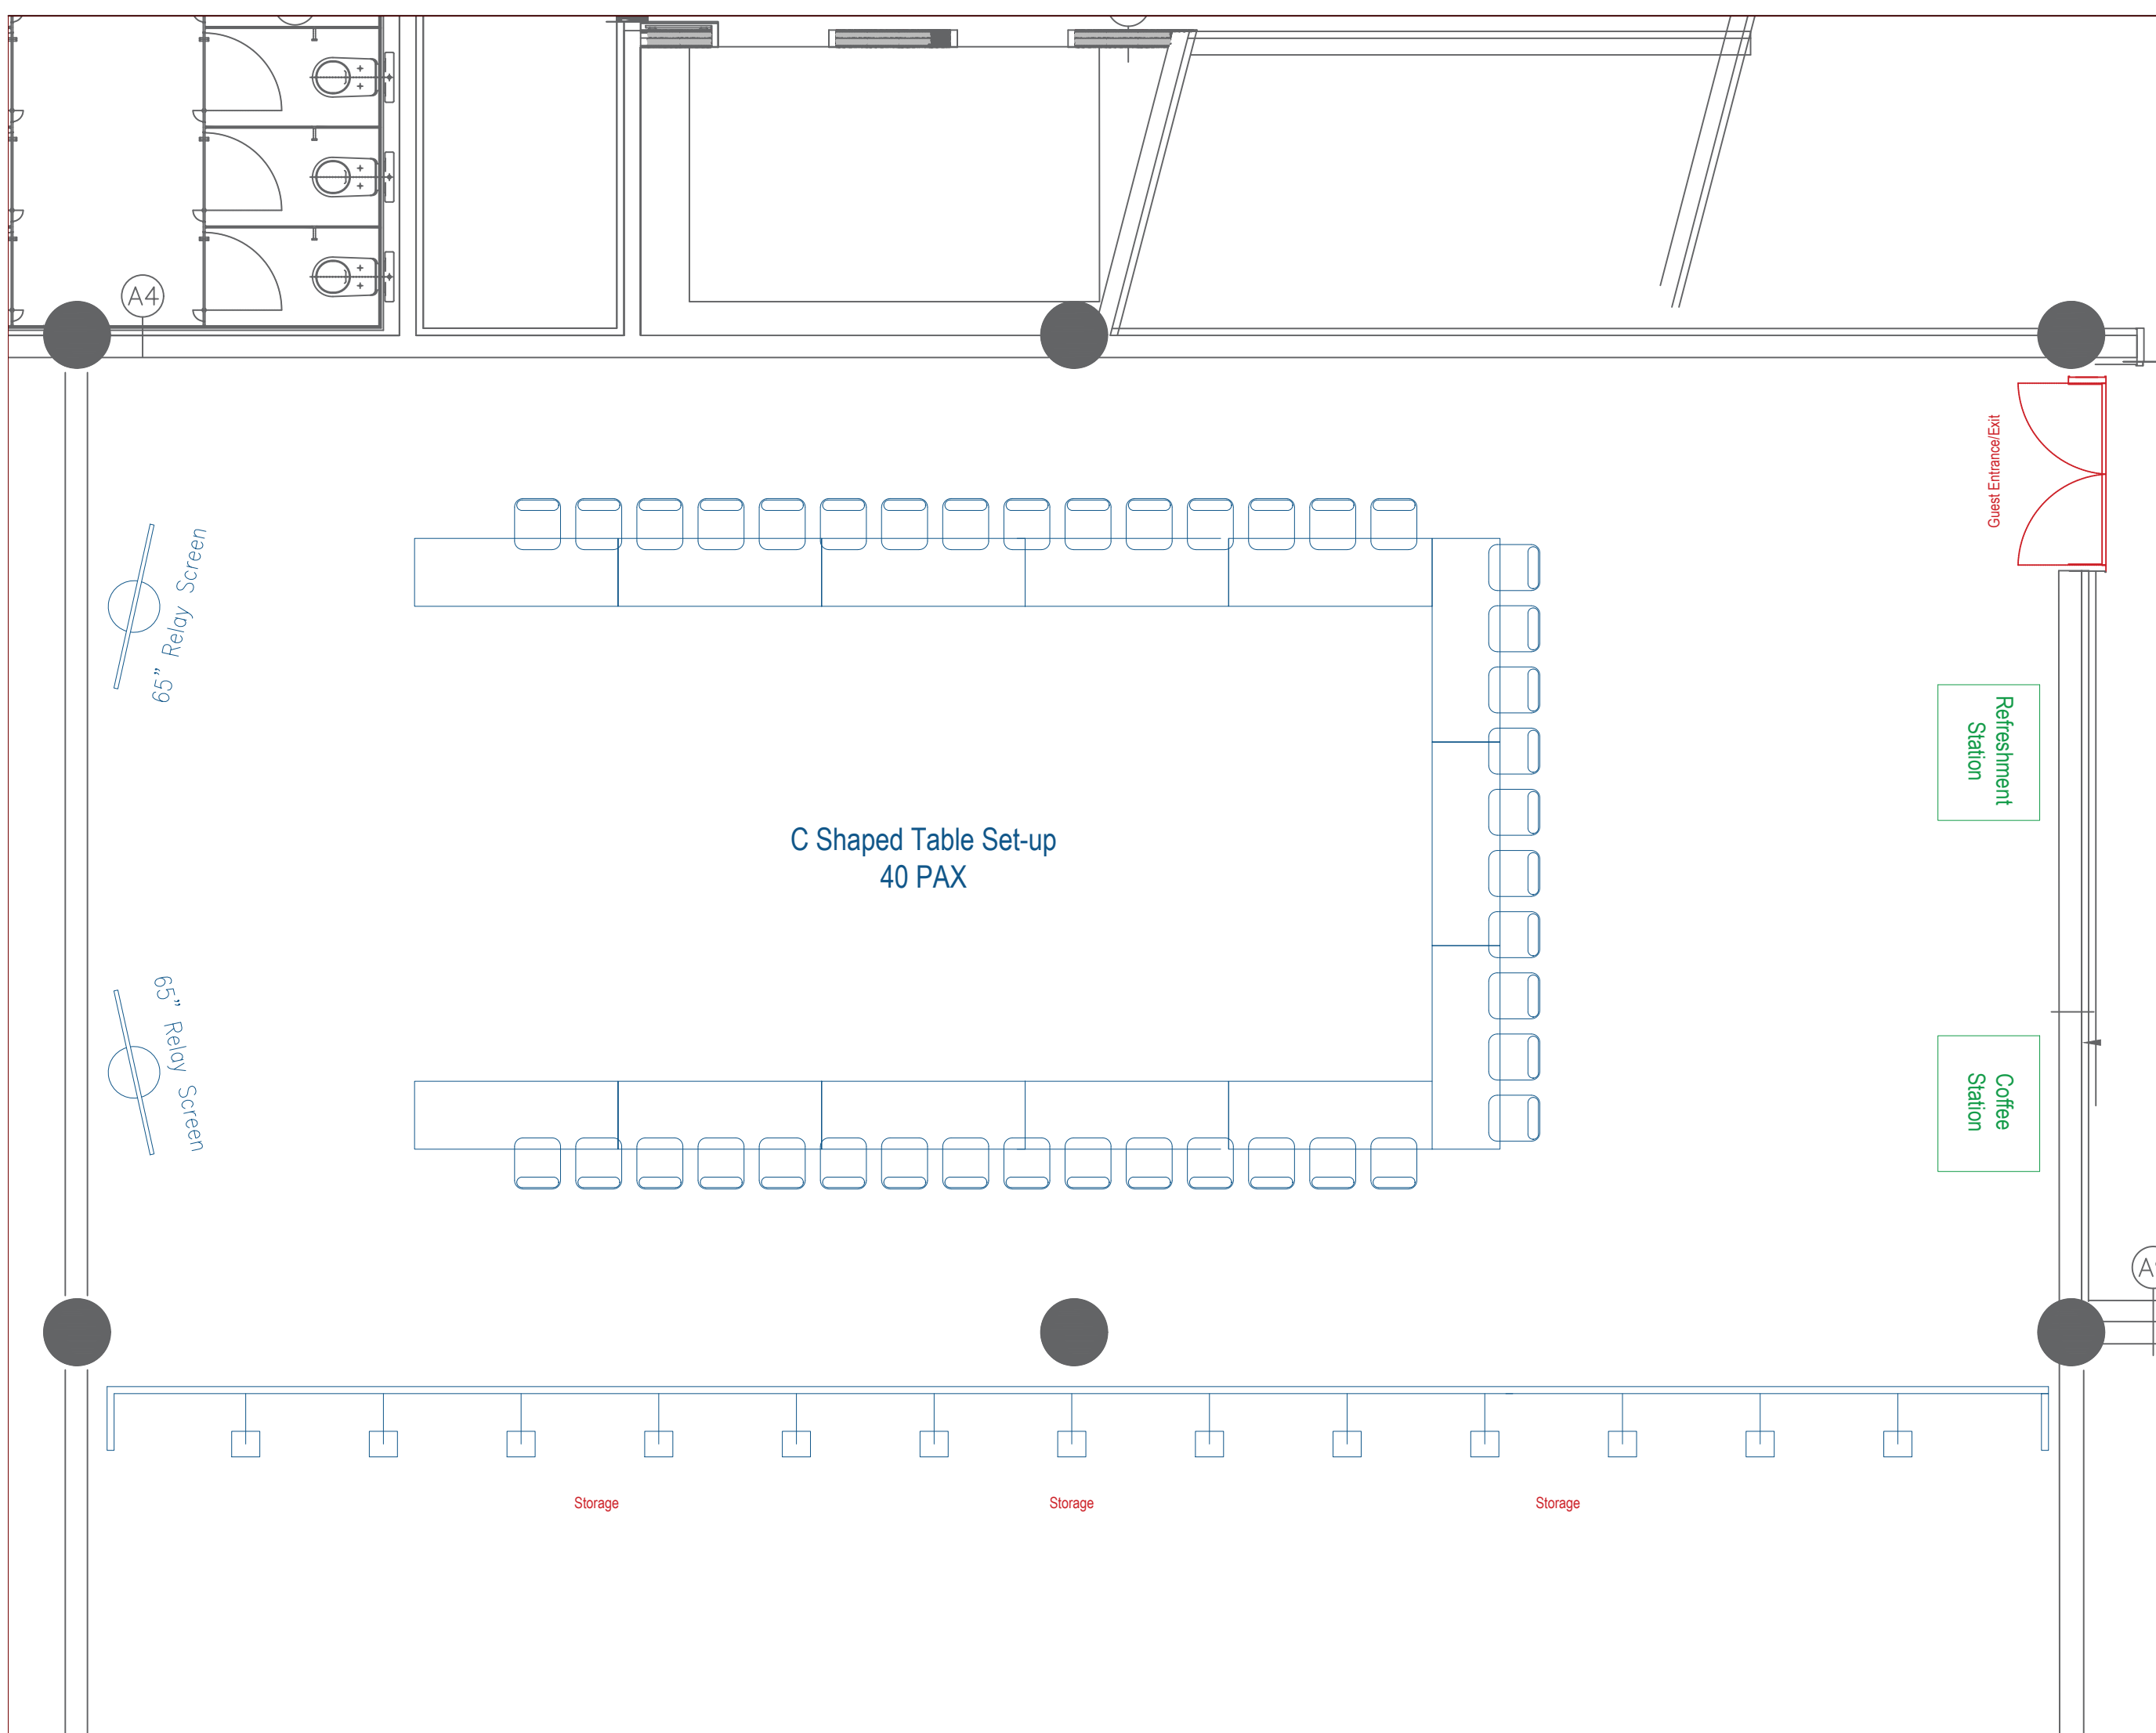

Do not scale from this drawing, all measurements should be confirmed on site

Units B3 & B4
Galleywall Trading Estate
Galleywall Road
London SE16 3PB

t 020 7740 3988
f 020 7740 3989
e info@eventconcept.co.uk
www.eventconcept.co.uk

Client:
Norton Rose Fulbright

Venue:
W Hotel - Great Room

Event Name:
EMEA Partner Conference

Event Date:
21.03.2023

Job Ref:
E11634

Drawing Version:
V002 (Mega Room)