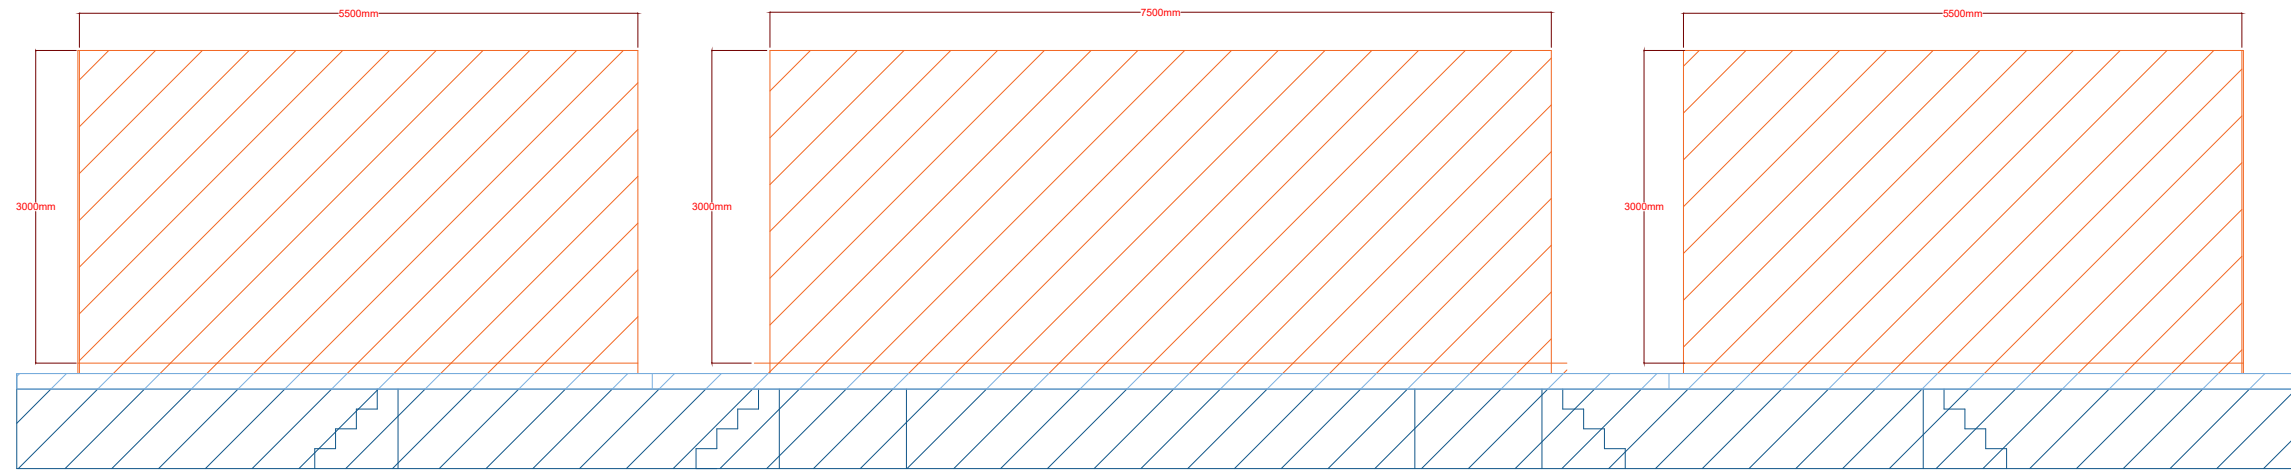

Do not scale from this drawing, all measurements should be confirmed on site

**EVENT  
CONCEPT**

Units B3 & B4  
Galleywall Trading Estate  
Galleywall Road  
London SE16 3PB

t 020 7740 3988  
f 020 7740 3989  
e info@eventconcept.co.uk  
www.eventconcept.co.uk

Client:  
Norton Rose Fulbright

Venue:  
W Hotel - Great Room (2-3)

Event Name:  
EMEA Partner Conference

Event Date:  
21.03.2023

Job Ref:  
E11634

Drawing Version:  
V001 (Stage Layout)