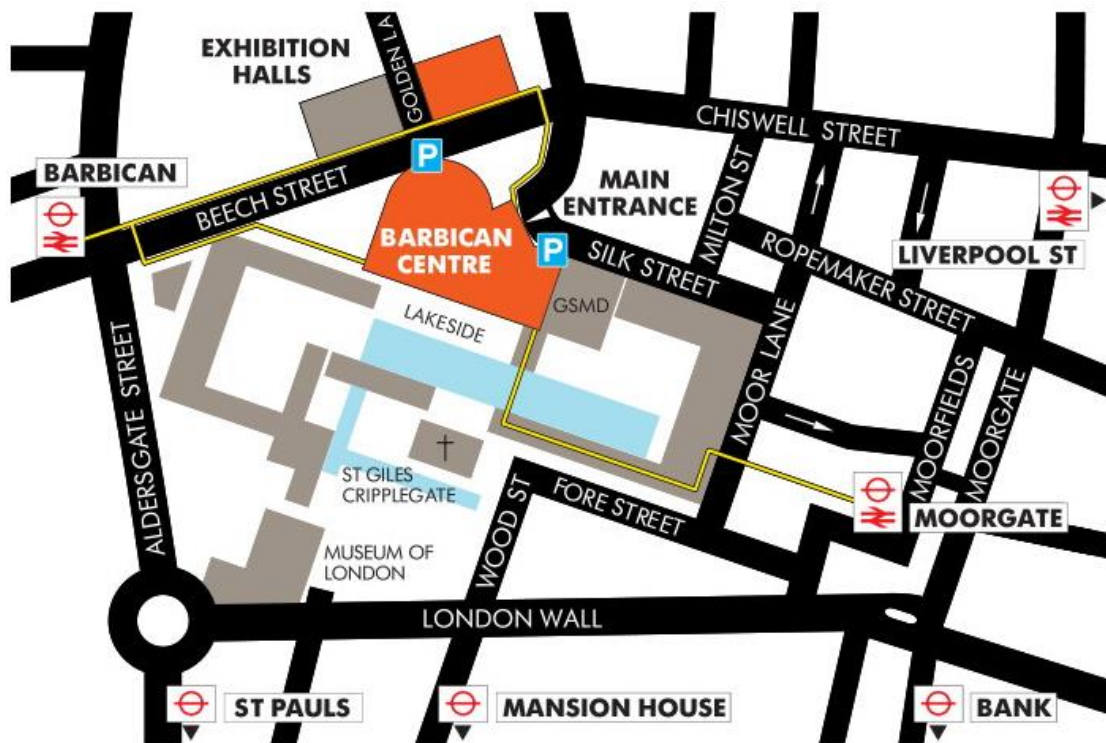

Location: Barbican Centre, Silk St, Barbican, London EC2Y 8DS

Time: (Please see Schedule Section)

Key Staff:

Mastercard Lead: Natalie Gay

Big Group Event and Sponsorship Lead: Oscar Easton

P.com Lead: Cara Spiro

Post-Show

A post-show reception will be hosted at the Hoxton Shoreditch. Transport will be provided for Mastercard guests. Event location:

The Rooftop, The Hoxton, 81 Great Eastern St, London EC2A 3HU

Ticket Allocation Tracker