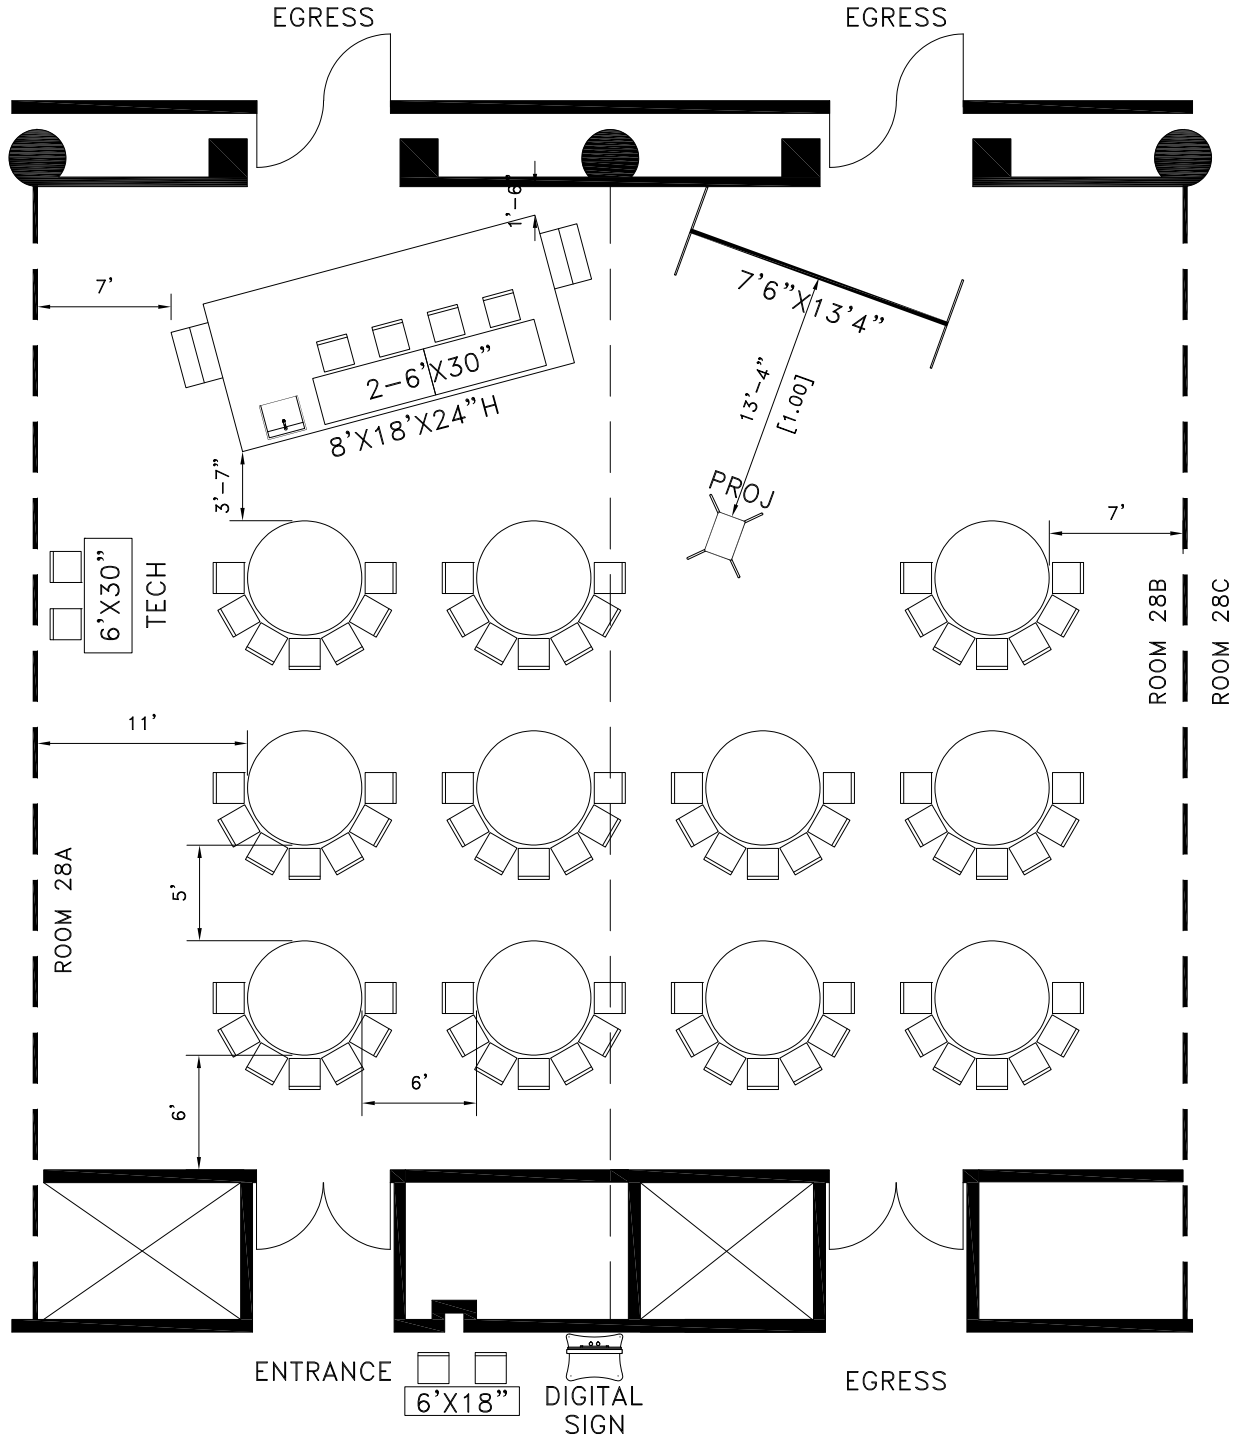

PLAZA TERRACE

This drawing is intended to be used as a GUIDE of the APPROXIMATE room setup at this facility. Whereas actual on-site variations or adjustments may occur, ENCORE cannot be held responsible for submitting this as a final or exact plan.

DATE: 11/03/2023
 SCALE: 3/32" = 1'-0"
 DRAWN BY: ARMSTRONG
 DRAWING NO.: SDC28A_BCR

AAD 2024
 GLOBAL EDUCATION DAY
 SAN DIEGO CONVENTION CENTER, SAN DIEGO, CALIFORNIA
 TOTAL SEATING: 77 (11-72" ROUNDS OF 7)

ROOM: 28A/B
 LAYOUT: CRESCENT ROUNDS
 DIMENSION: 55'-4" X 60'-0"
 CEILING HEIGHT: 18'-0"

+1-847-450-7203

ENCOREGLOBAL.COM