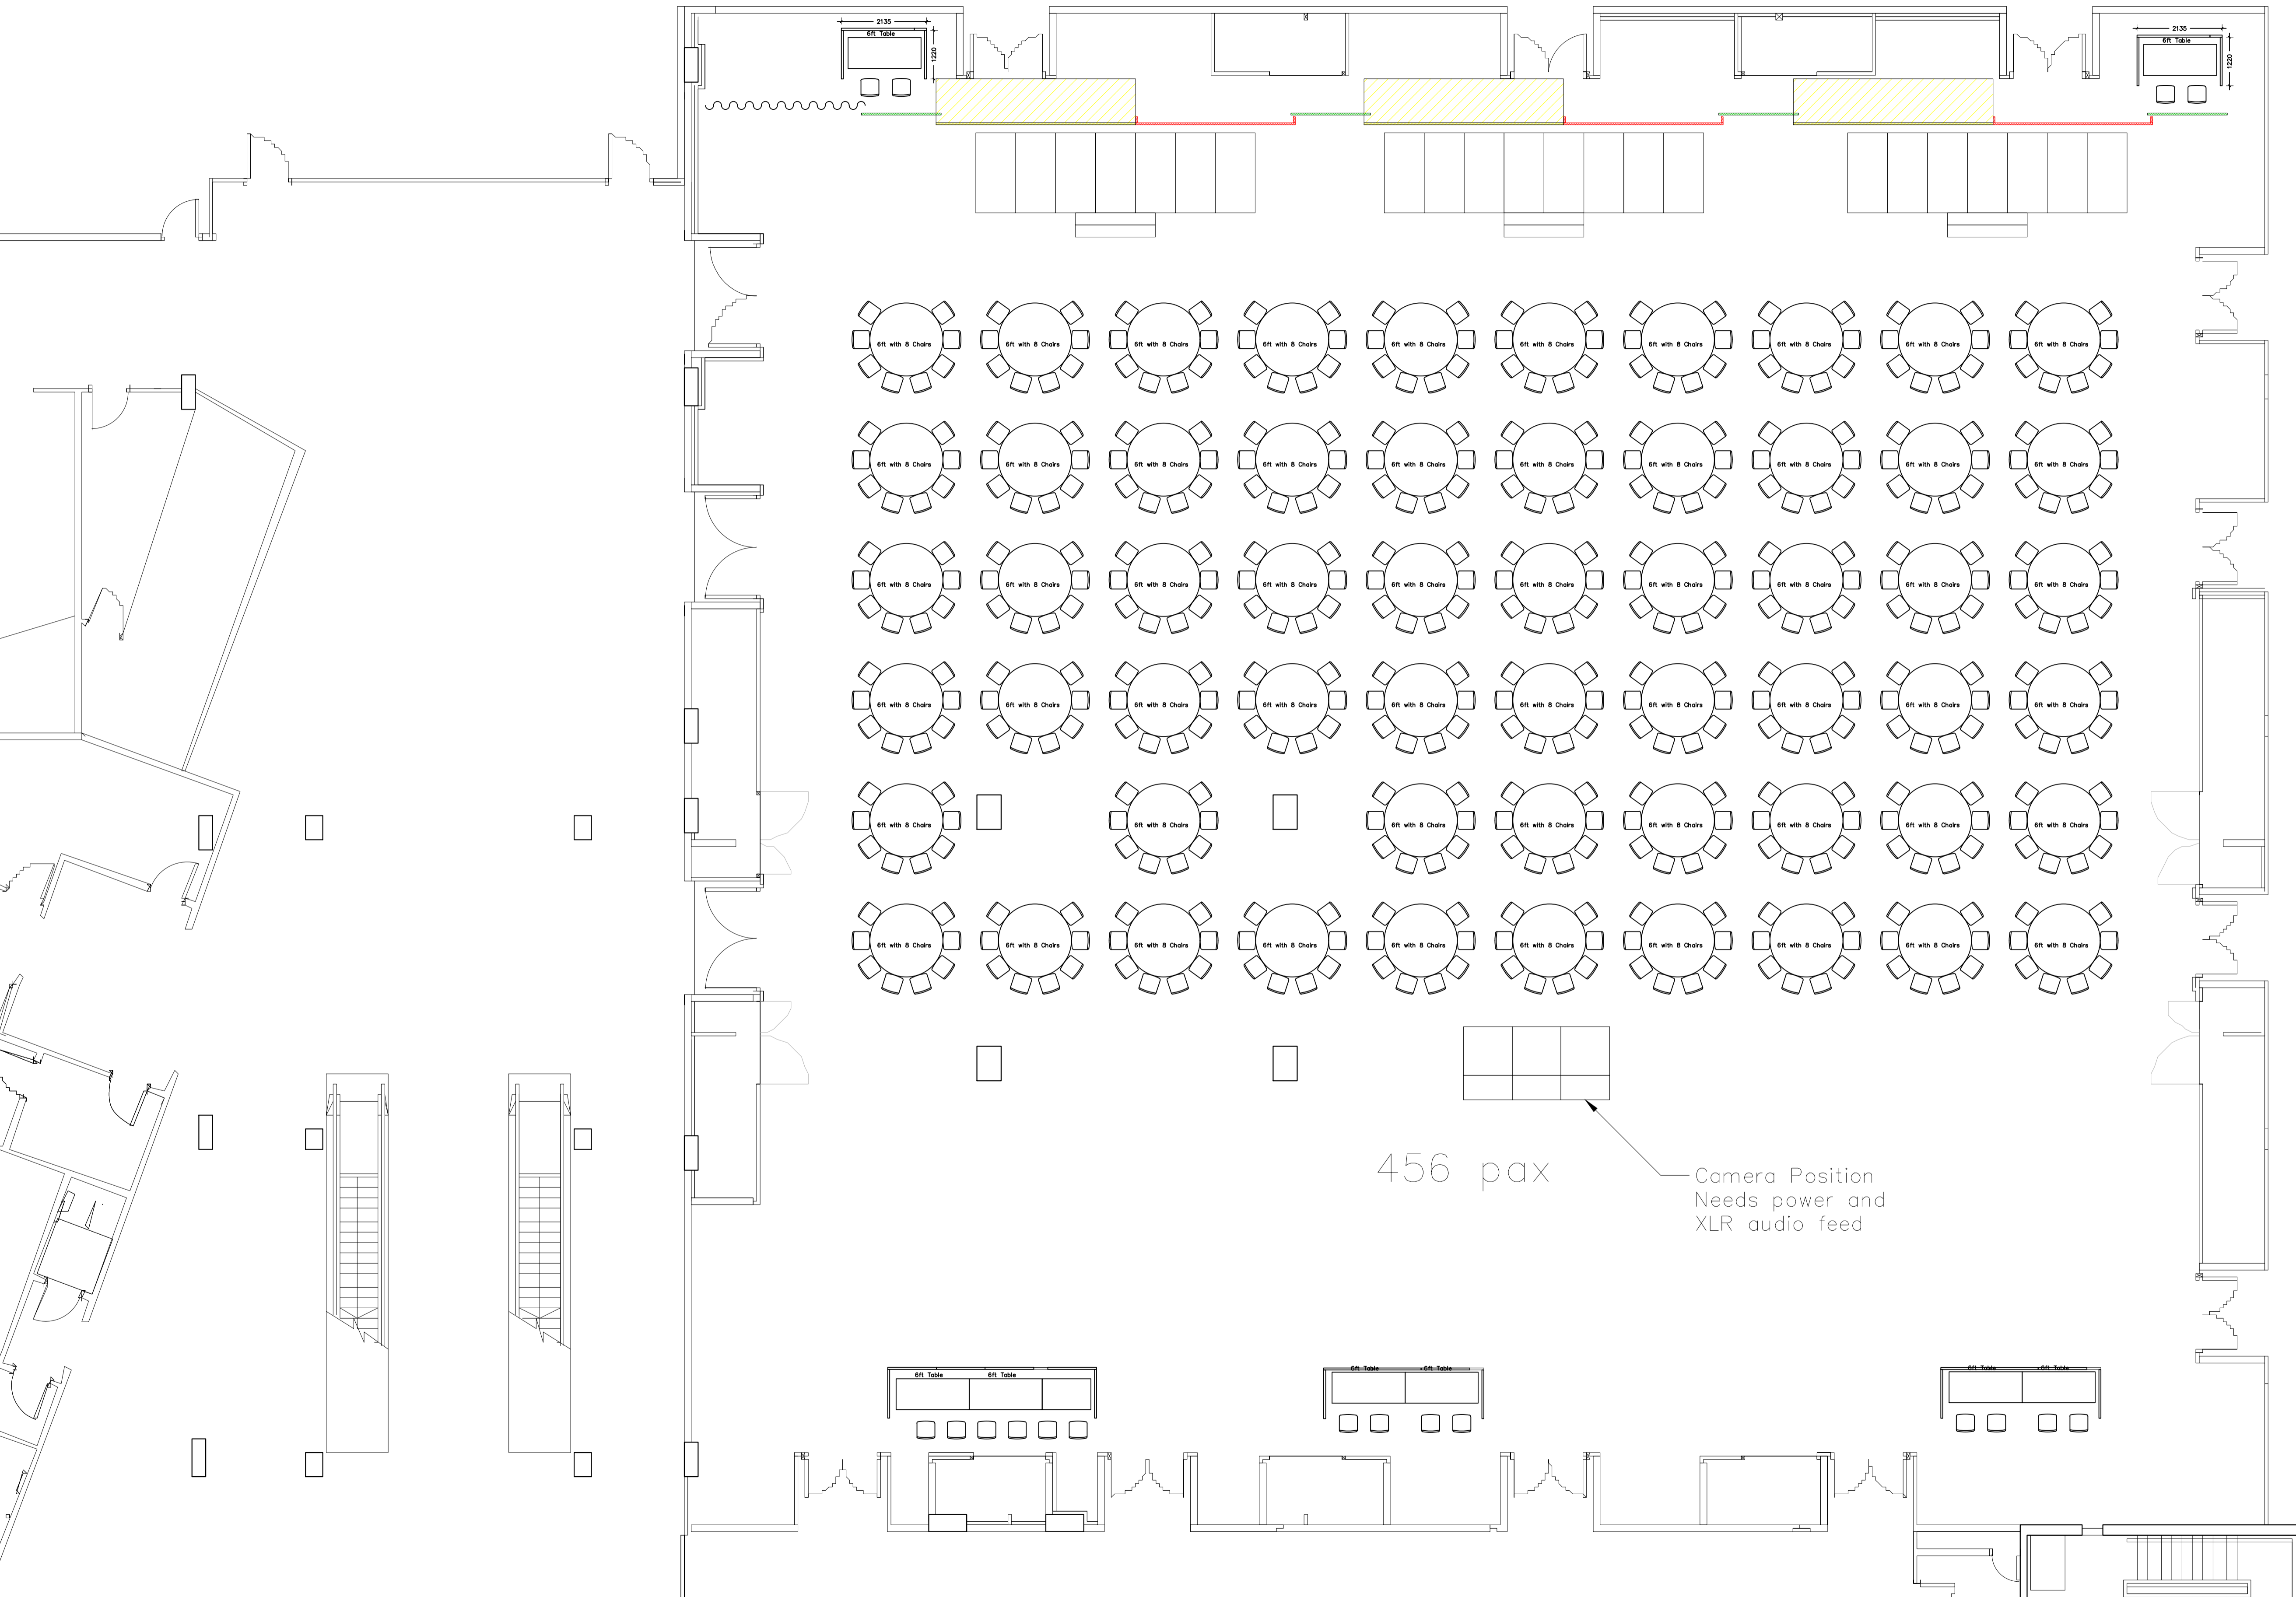

# DAY 1— Plenary — 6ft Tables of 8 Cabaret

Client:  
Clarivate  
Project Date:  
05.02.2024

Project:  
80210  
Date Drawn:  
11.10.23  
Drawn By:  
JA

Drawing Scale:  
NTS

Venue:  
Sofitel Heathrow  
Drawing Title:  
Layouts

# DAY 1- Dinner - 6ft Tables of 10

Client:  
Clarivate  
Project Date:  
05.02.2024

Drawn By:  
JA

Project:  
80210  
Date Drawn:  
11.10.23

Drawing Scale:  
NTS

Venue:  
Sofitel Heathrow  
Drawing Title:  
Layouts

Project:  
80210  
Date Drawn:  
11.10.23

Drawing Scale:  
NTS

Venue:  
Sofitel Heathrow  
Drawing Title:  
Layouts

Revision:  
001

# DAY 2— Evening Dinner — 5ft6in tables of 9

460 pax

Client:  
Clarivate  
Project Date:  
05.02.2024

Drawn By:  
JA

Project:  
80210  
Date Drawn:  
11.10.23

Drawing Scale:  
NTS

Venue:  
Sofitel Heathrow  
Drawing Title:  
Layouts