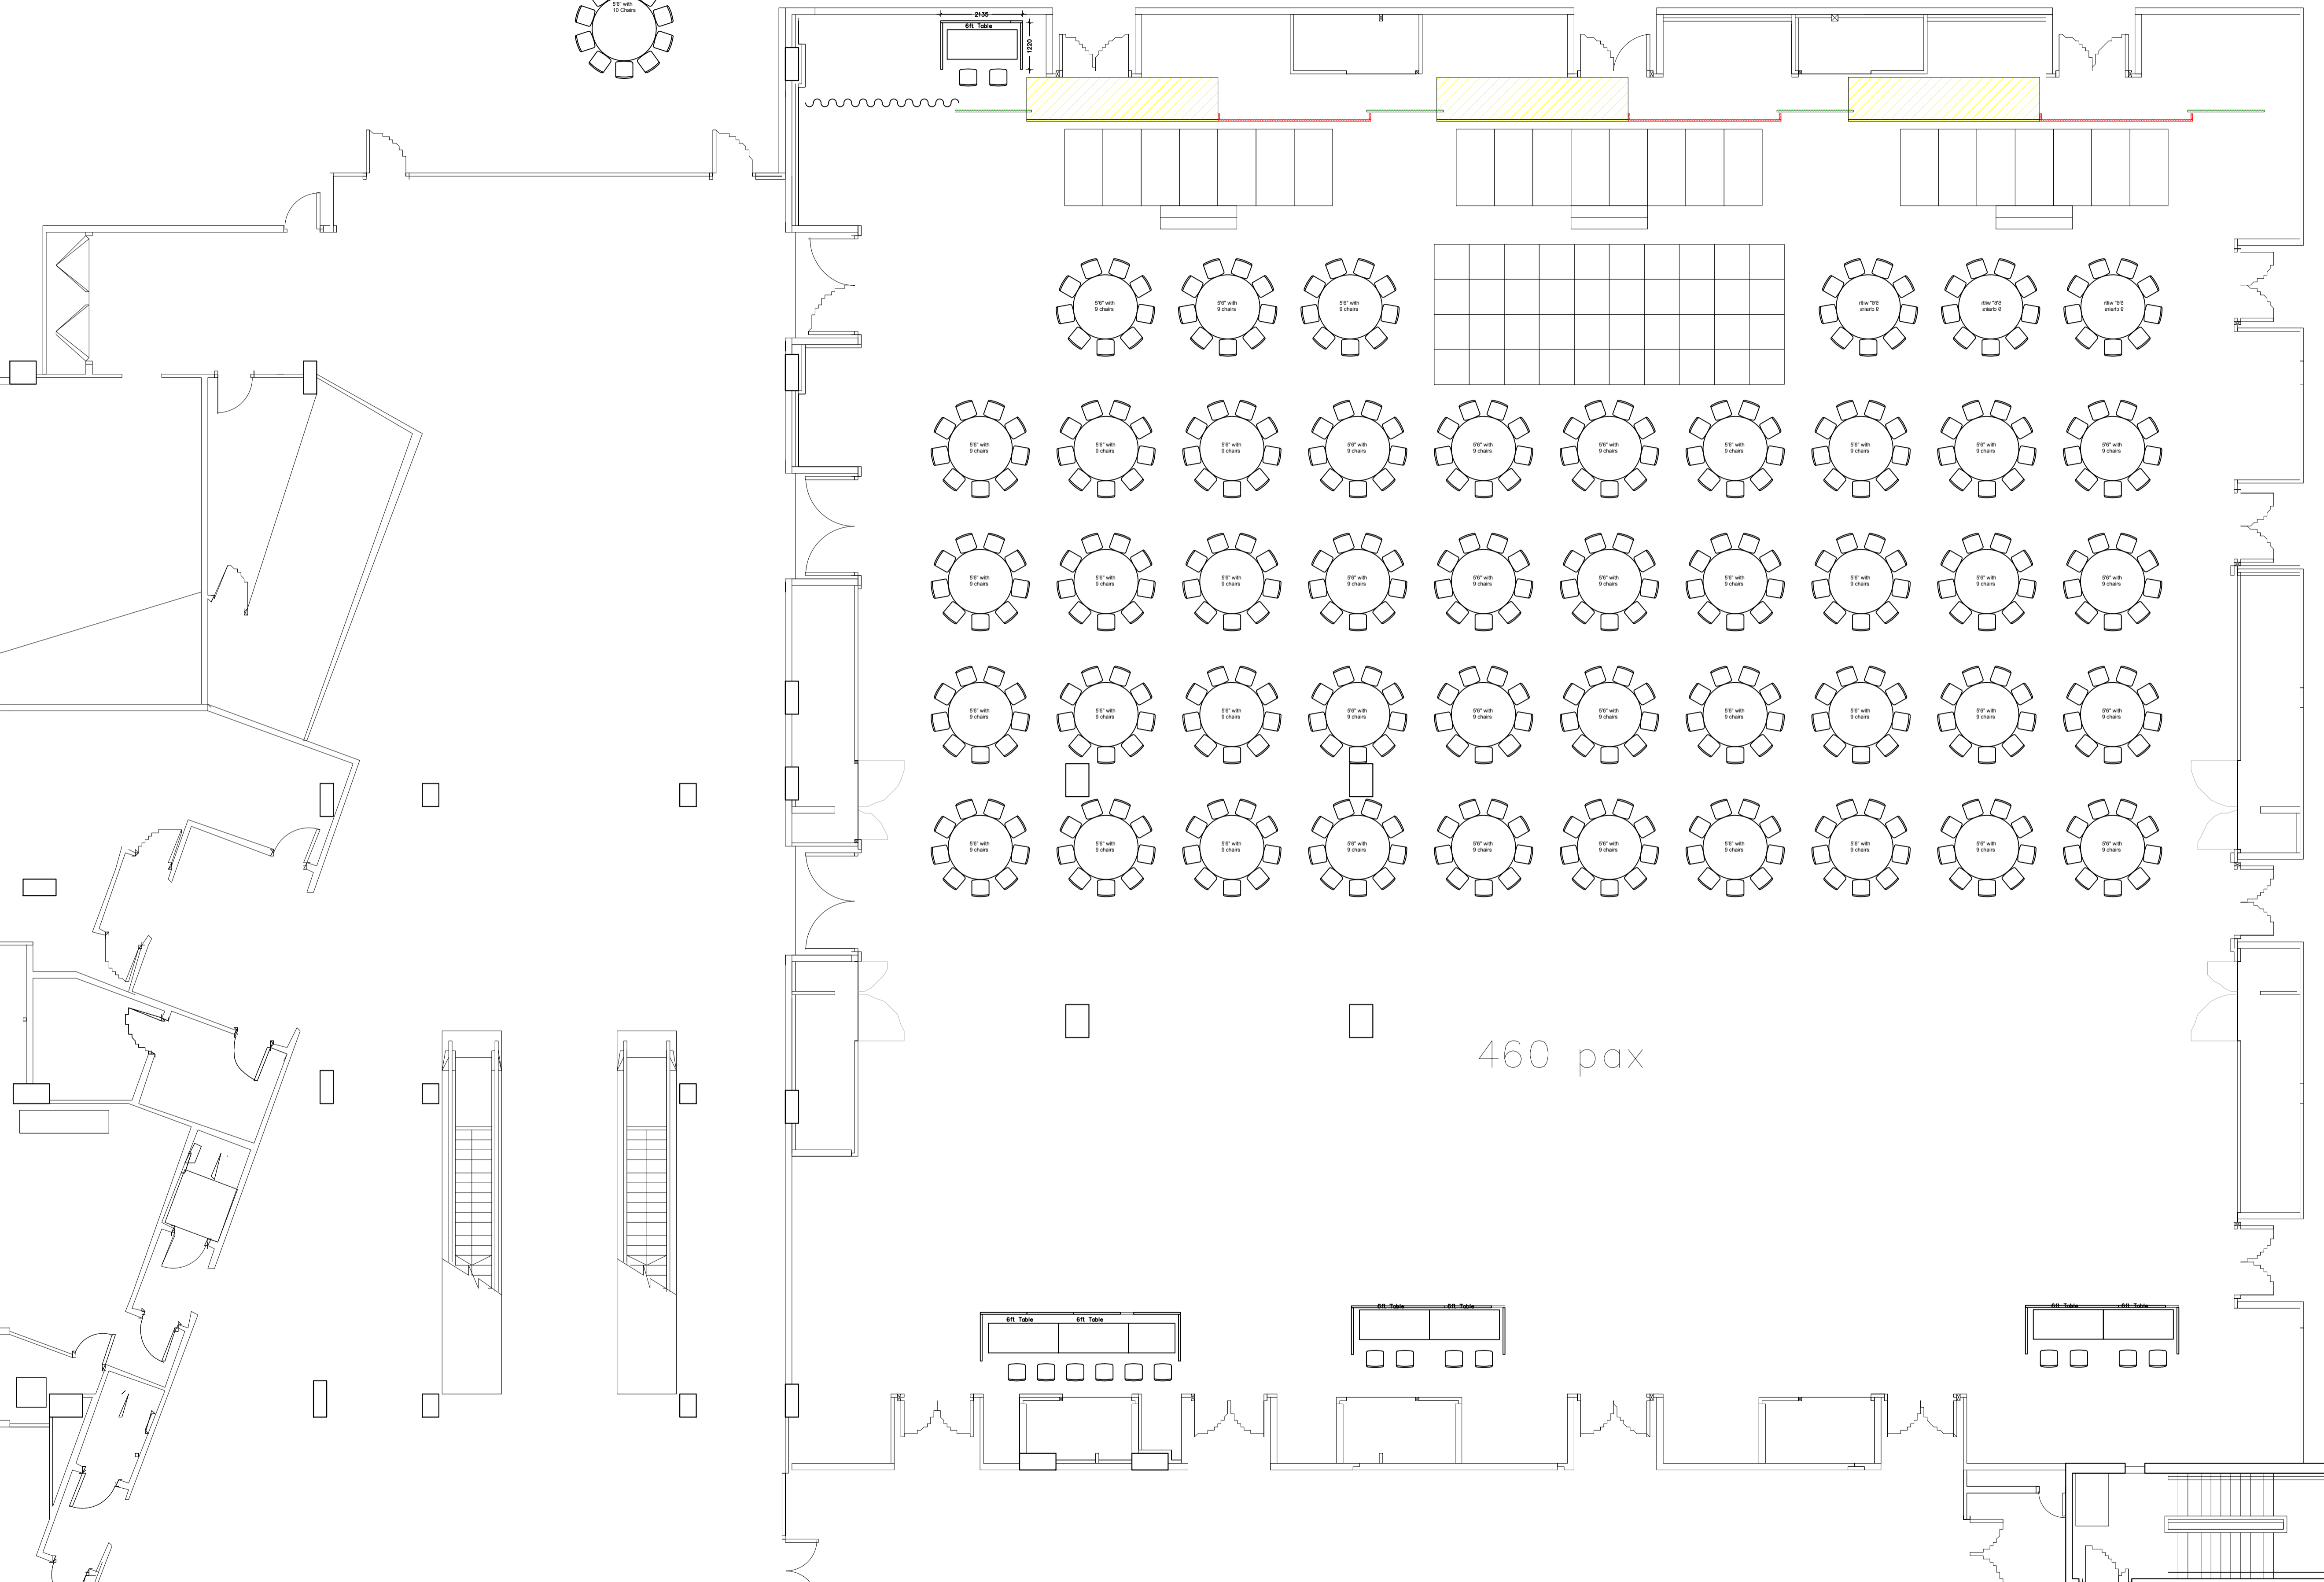

# DAY 1- Dinner - 6ft Tables of 10

Client:  
Clarivate  
Project Date:  
05.02.2024

Drawn By:  
JA

Project:  
80210  
Date Drawn:  
11.10.23

Drawing Scale:  
NTS

Venue:  
Sofitel Heathrow  
Drawing Title:  
Layouts

# DAY 2 – Morning – Rooms Split

154 pax seating  
for 160

175 pax seating  
for 180 max –  
72 are with  
tables

124 pax seating  
for 128  
max

Client:  
Clarivate  
Project Date:  
05.02.2024

Drawn By:  
JA

Project:  
80210  
Date Drawn:  
11.10.23

Drawing Scale:  
NTS

Venue:  
Sofitel Heathrow  
Drawing Title:  
Layouts

Revision:  
001

# DAY 2— Evening Dinner — 5ft6in tables of 9

460 pax

Client:  
Clarivate  
Project Date:  
05.02.2024

Drawn By:  
JA

Project:  
80210  
Date Drawn:  
11.10.23

Drawing Scale:  
NTS

Venue:  
Sofitel Heathrow  
Drawing Title:  
Layouts