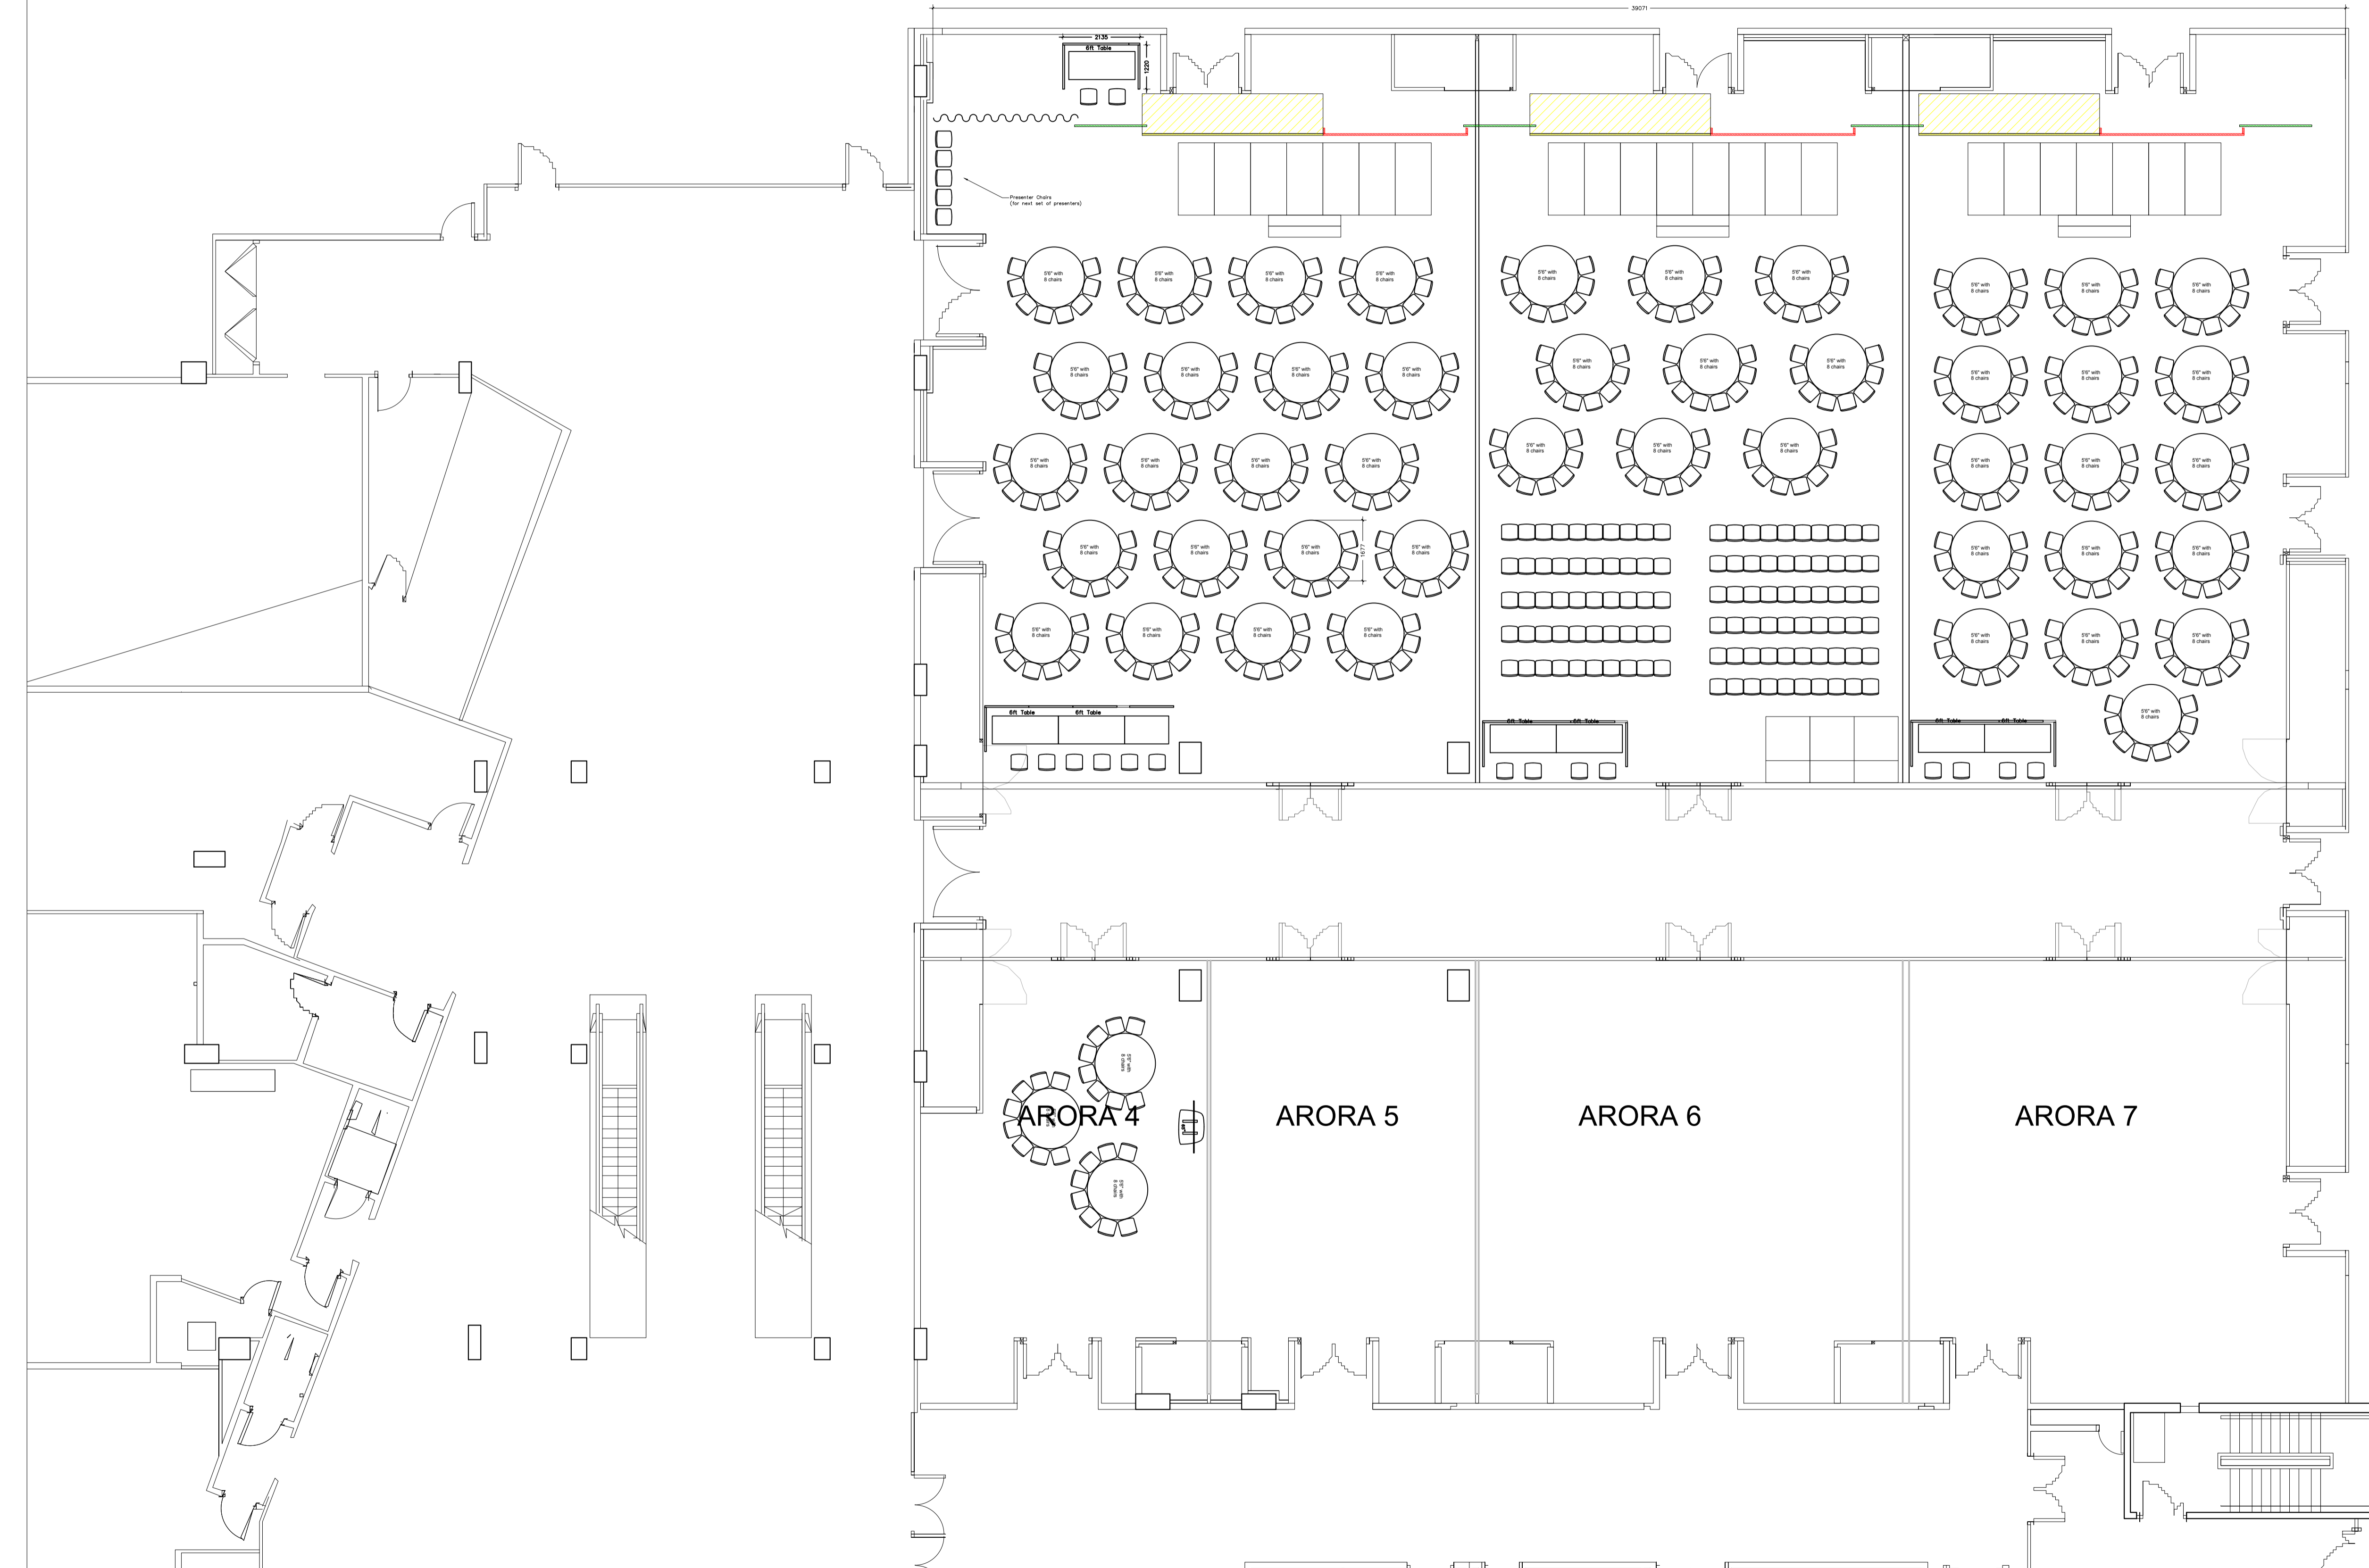

# DAY 1- Dinner - 6ft Tables of 10

Client:  
Clarivate  
Project Date:  
05.02.2024

Drawn By:  
JA

Project:  
80210  
Date Drawn:  
11.10.23

Drawing Scale:  
NTS

Venue:  
Sofitel Heathrow  
Drawing Title:  
Layouts

# DAY 2 – Morning – Rooms Split

154 pax seating  
for 160

175 pax seating  
for 180 max –  
72 are with  
tables

124 pax seating  
for 128  
max

Client:  
Clarivate  
Project Date:  
05.02.2024

Drawn By:  
JA

Project:  
80210  
Date Drawn:  
11.10.23

Drawing Scale:  
NTS

Venue:  
Sofitel Heathrow  
Drawing Title:  
Layouts

Revision:  
001

# DAY 2— Evening Dinner — 5ft6in tables of 9

460 pax

Client:  
Clarivate  
Project Date:  
05.02.2024

Drawn By:  
JA

Project:  
80210  
Date Drawn:  
11.10.23

Drawing Scale:  
NTS

Venue:  
Sofitel Heathrow  
Drawing Title:  
Layouts