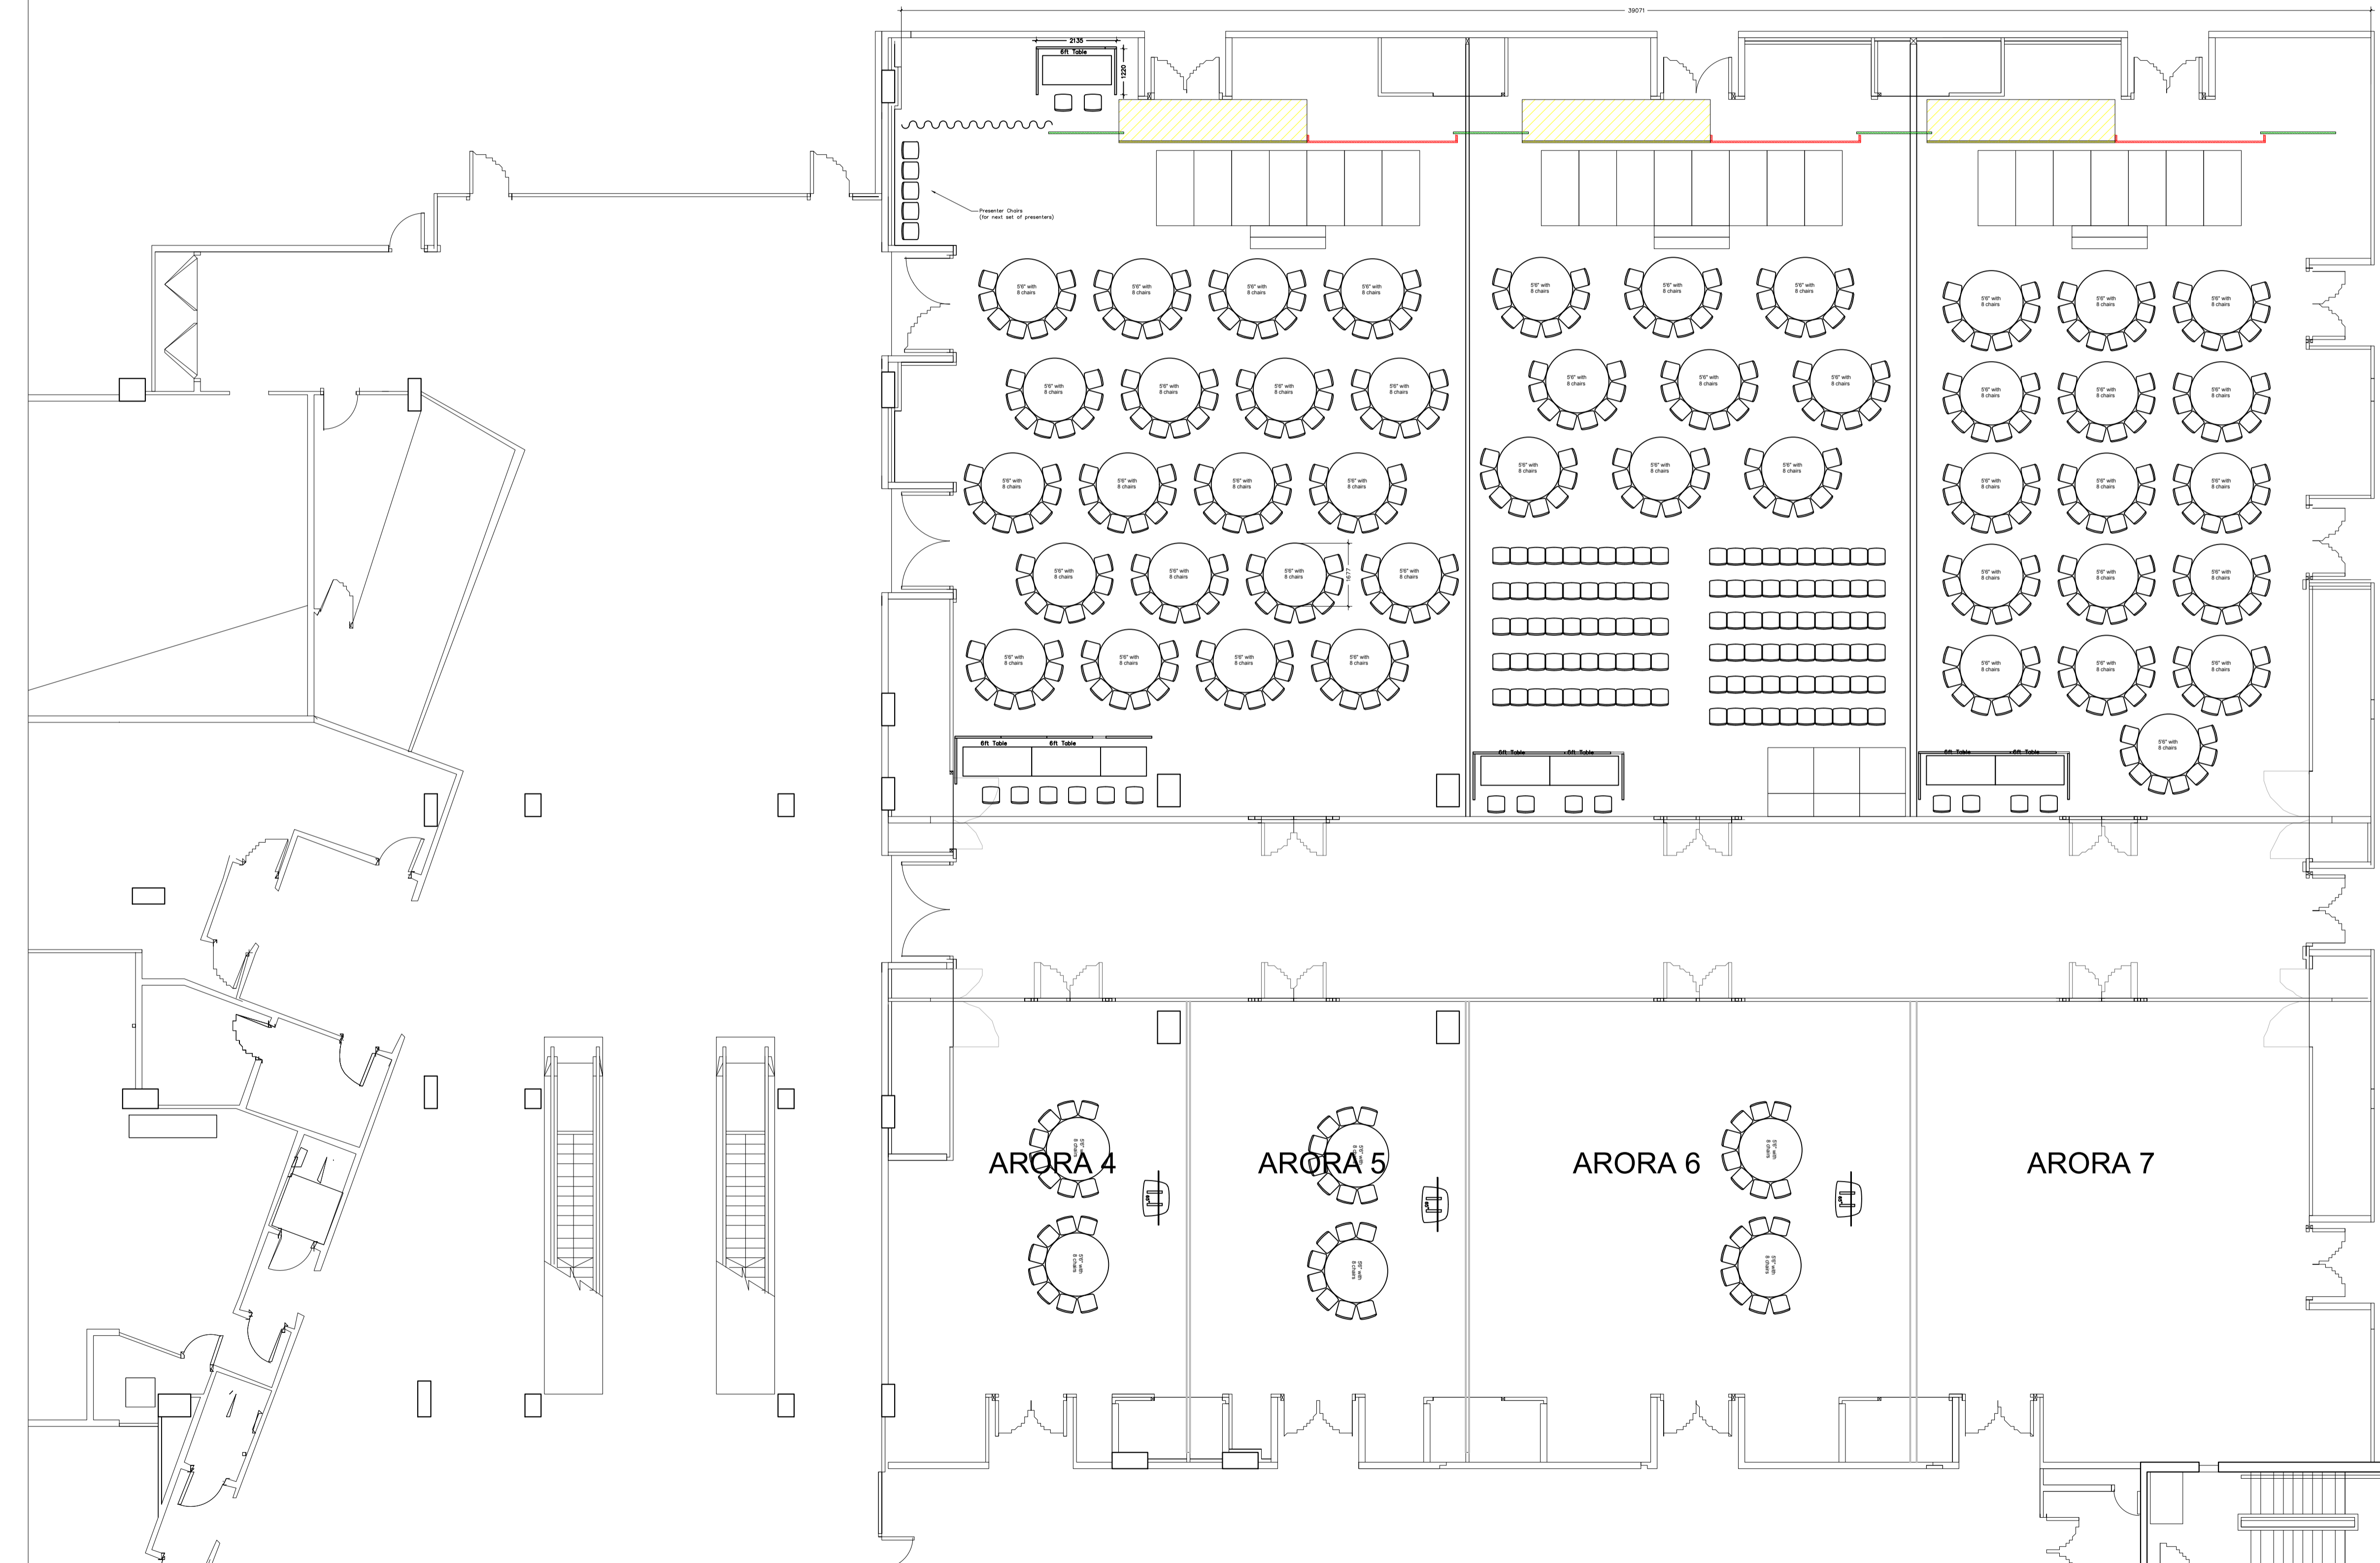

Project:  
80210  
Date Drawn:  
11.10.23

Drawing Scale:  
NTS

Venue:  
Sofitel Heathrow  
Drawing Title:  
Layouts

Revision:  
001

# DAY 2— Evening Dinner — 5ft6in tables of 9

460 pax

Client:  
Clarivate  
Project Date:  
05.02.2024

Drawn By:  
JA

Project:  
80210  
Date Drawn:  
11.10.23

Drawing Scale:  
NTS

Venue:  
Sofitel Heathrow  
Drawing Title:  
Layouts

# DAY 3 – Morning – Rooms Split

154 pax seating  
for 160

175 pax seating  
for 180 max –  
72 are with  
tables

124 pax seating  
for 128  
max

Client:  
Clarivate  
Project Date:  
05.02.2024

Drawn By:  
JA

Project:  
80210  
Date Drawn:  
11.10.23

Drawing Scale:  
NTS

Venue:  
Sofitel Heathrow  
Drawing Title:  
Layouts

Revision:  
001

This drawing and the ideas expressed in it remains the property of Broadsword Event House