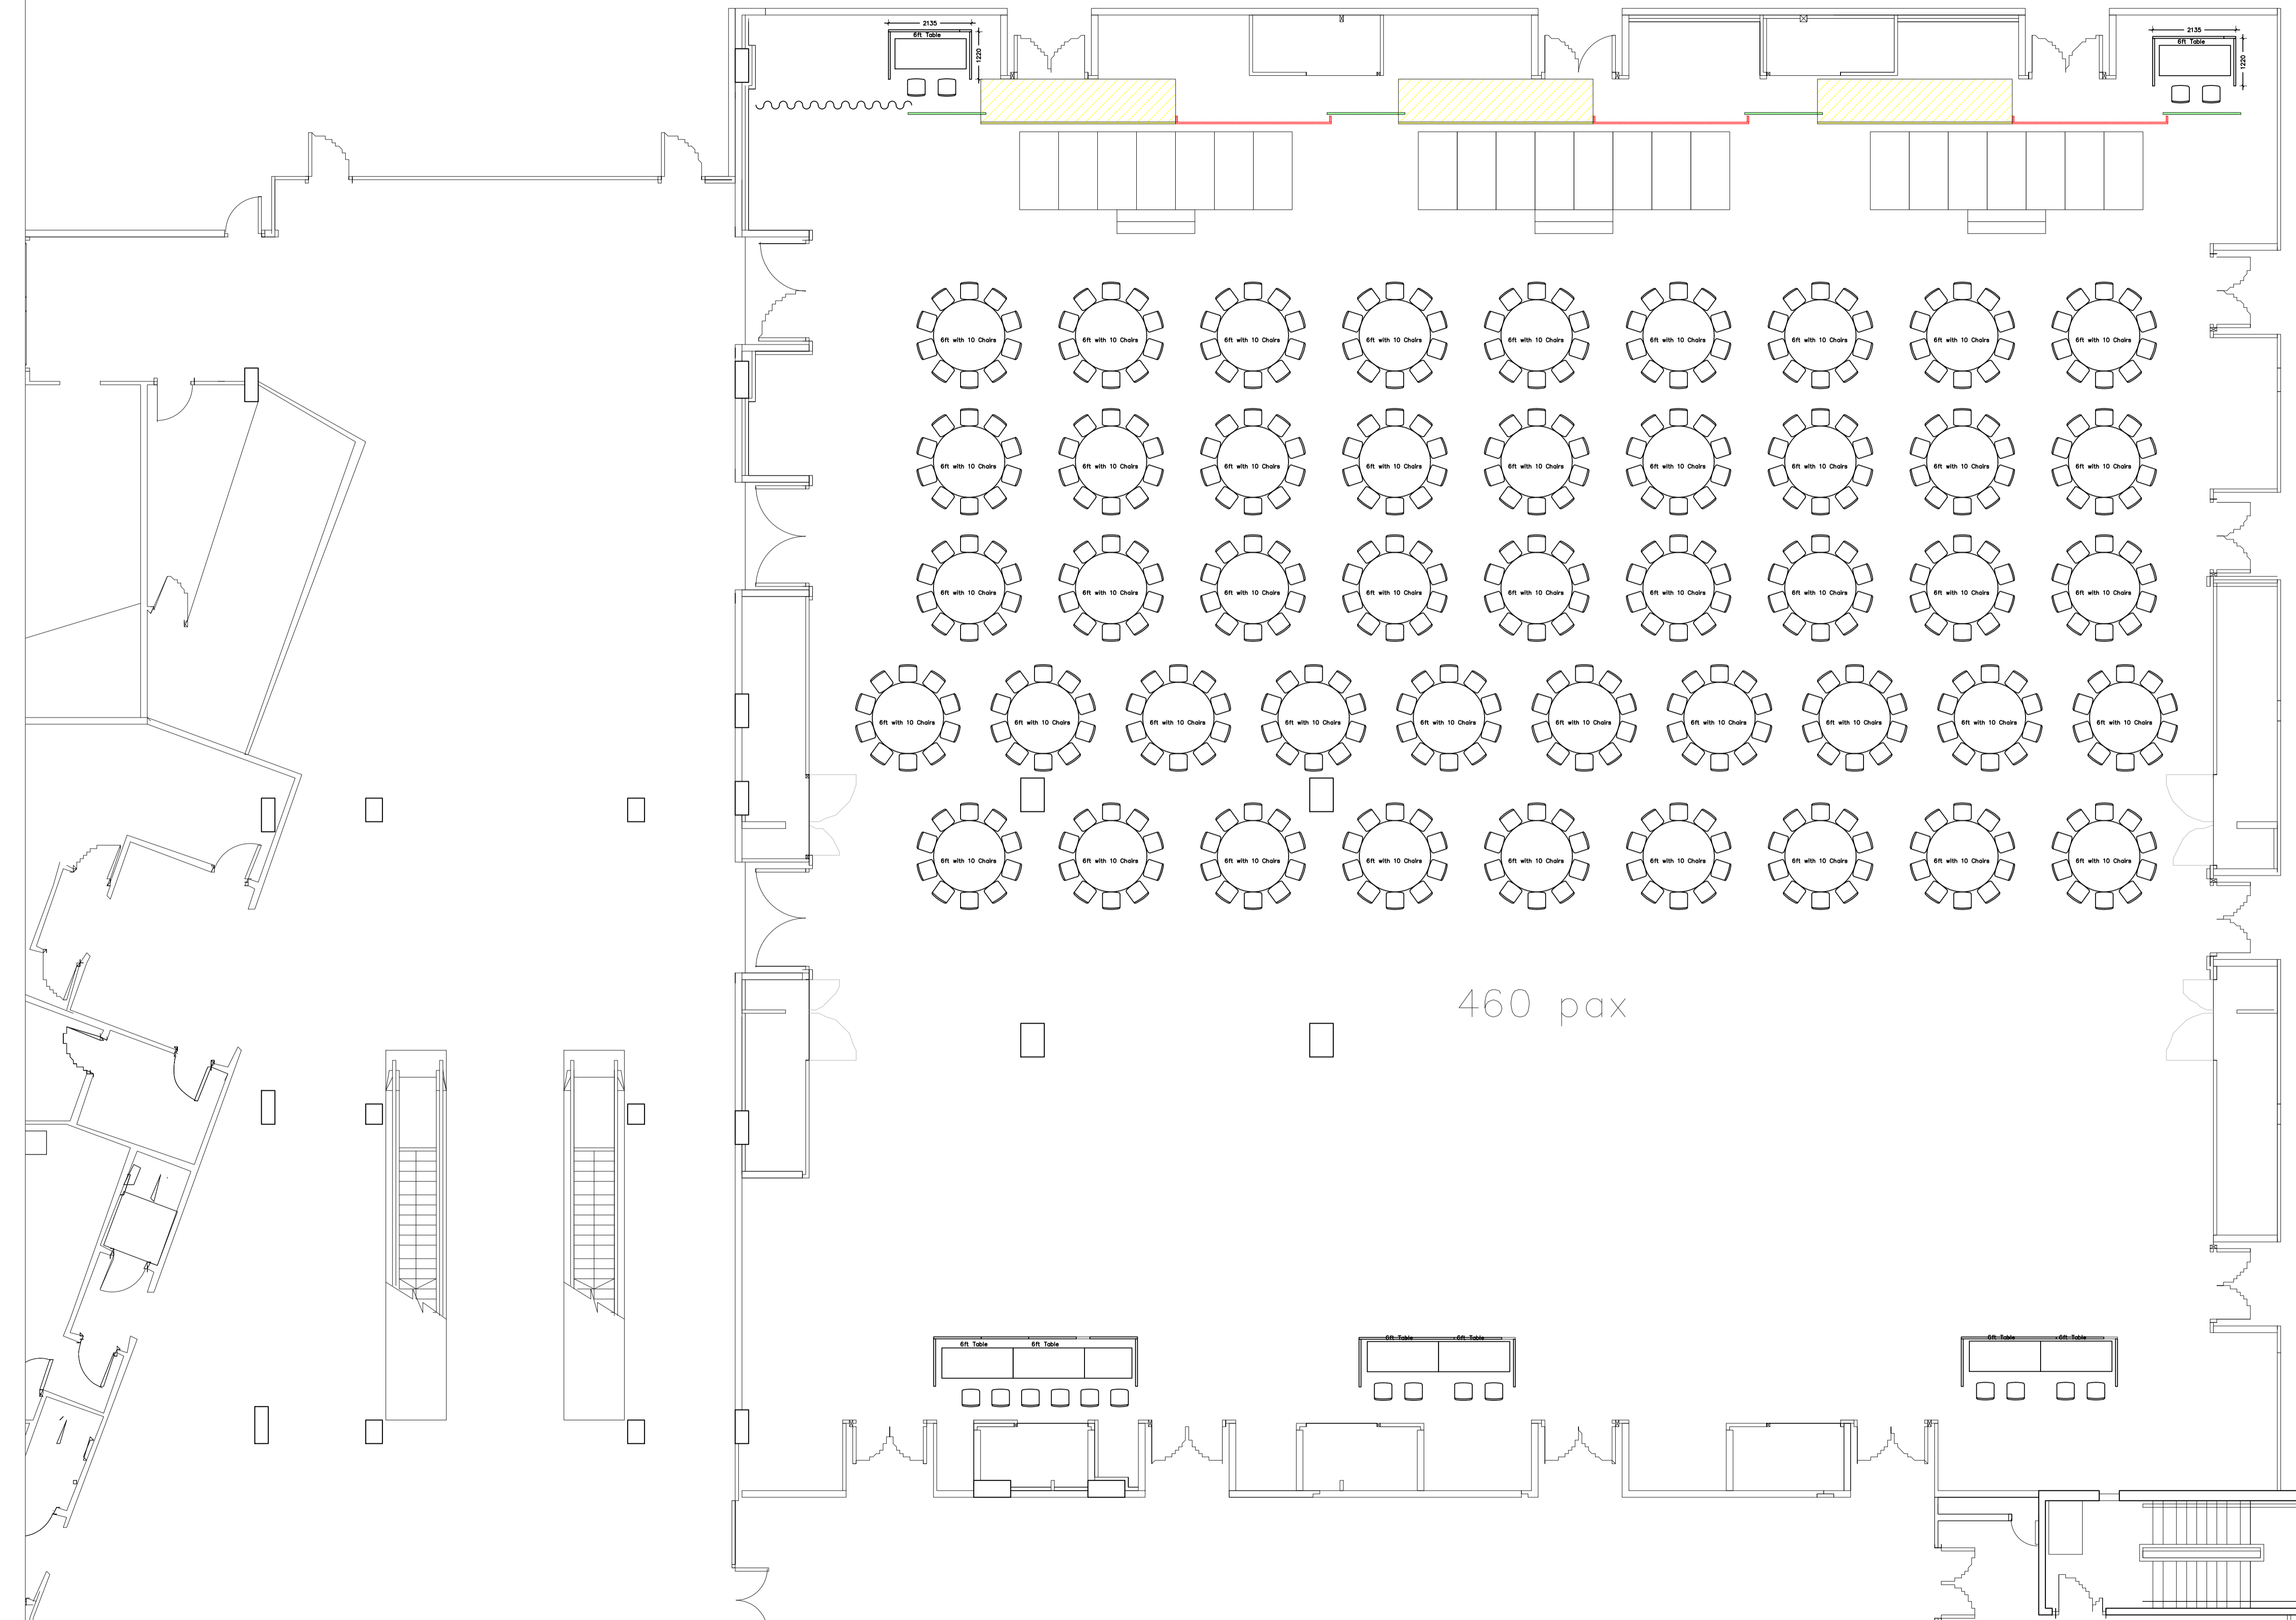

# DAY 1— Plenary — 6ft Tables of 8 Cabaret

Client:  
Clarivate  
Project Date:  
05.02.2024

Project:  
80210  
Date Drawn:  
11.10.23  
Drawn By:  
JA

Drawing Scale:  
NTS

Venue:  
Sofitel Heathrow  
Drawing Title:  
Layouts

# DAY 1- Dinner - 6ft Tables of 10

Client:  
Clarivate  
Project Date:  
05.02.2024

Drawn By:  
JA

Project:  
80210  
Date Drawn:  
11.10.23

Drawing Scale:  
NTS

Venue:  
Sofitel Heathrow  
Drawing Title:  
Layouts

Project:  
80210  
Date Drawn:  
11.10.23

Drawing Scale:  
NTS

Venue:  
Sofitel Heathrow  
Drawing Title:  
Layouts

Revision:  
001

# DAY 2— Evening Dinner — 5ft6in tables of 9

460 pax

Client:  
Clarivate  
Project Date:  
05.02.2024

Drawn By:  
JA

Project:  
80210  
Date Drawn:  
11.10.23

Drawing Scale:  
NTS

Venue:  
Sofitel Heathrow  
Drawing Title:  
Layouts