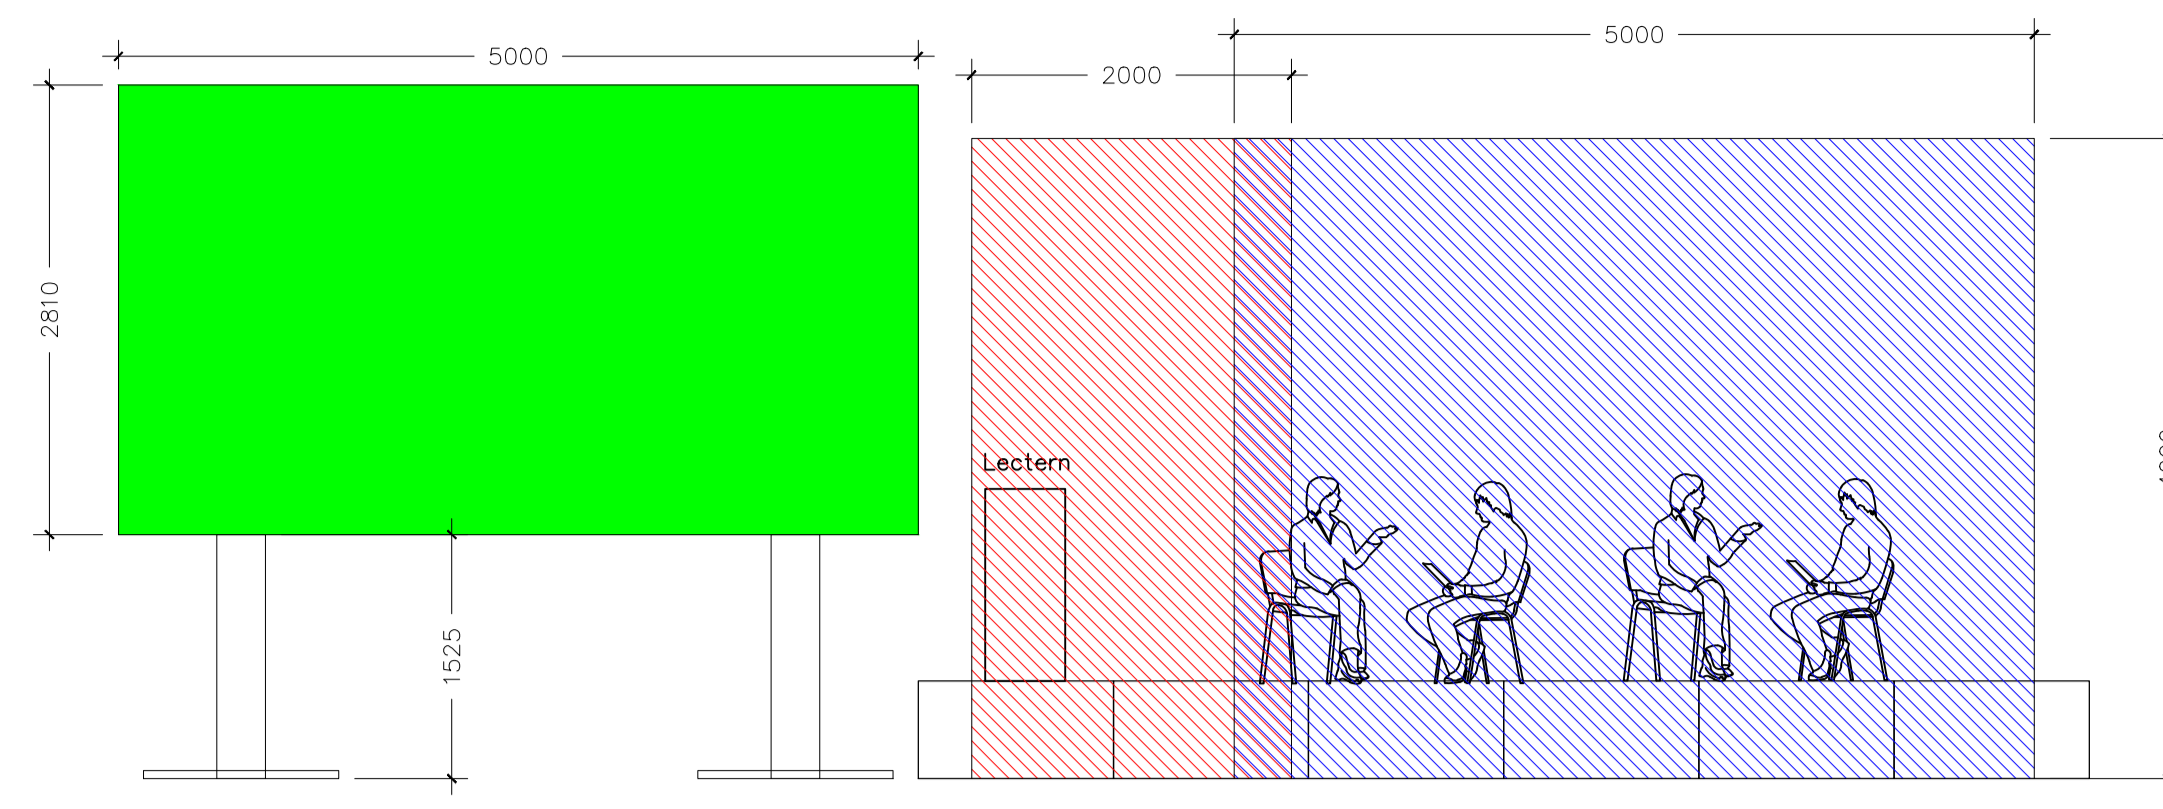

Ceiling Height  
7925mm  
Lowest Ceiling –  
aka top of screen  
max – 6705mm

# SALON EAST

Client:  
Clarivate

Project:  
SKO 2023 – Atlanta

Venue:  
LOBBY

Project Date:  
Drawing Title:  
Drawn By:  
JA

Date Drawn:

Drawing Scale:

Revision:  
1.2