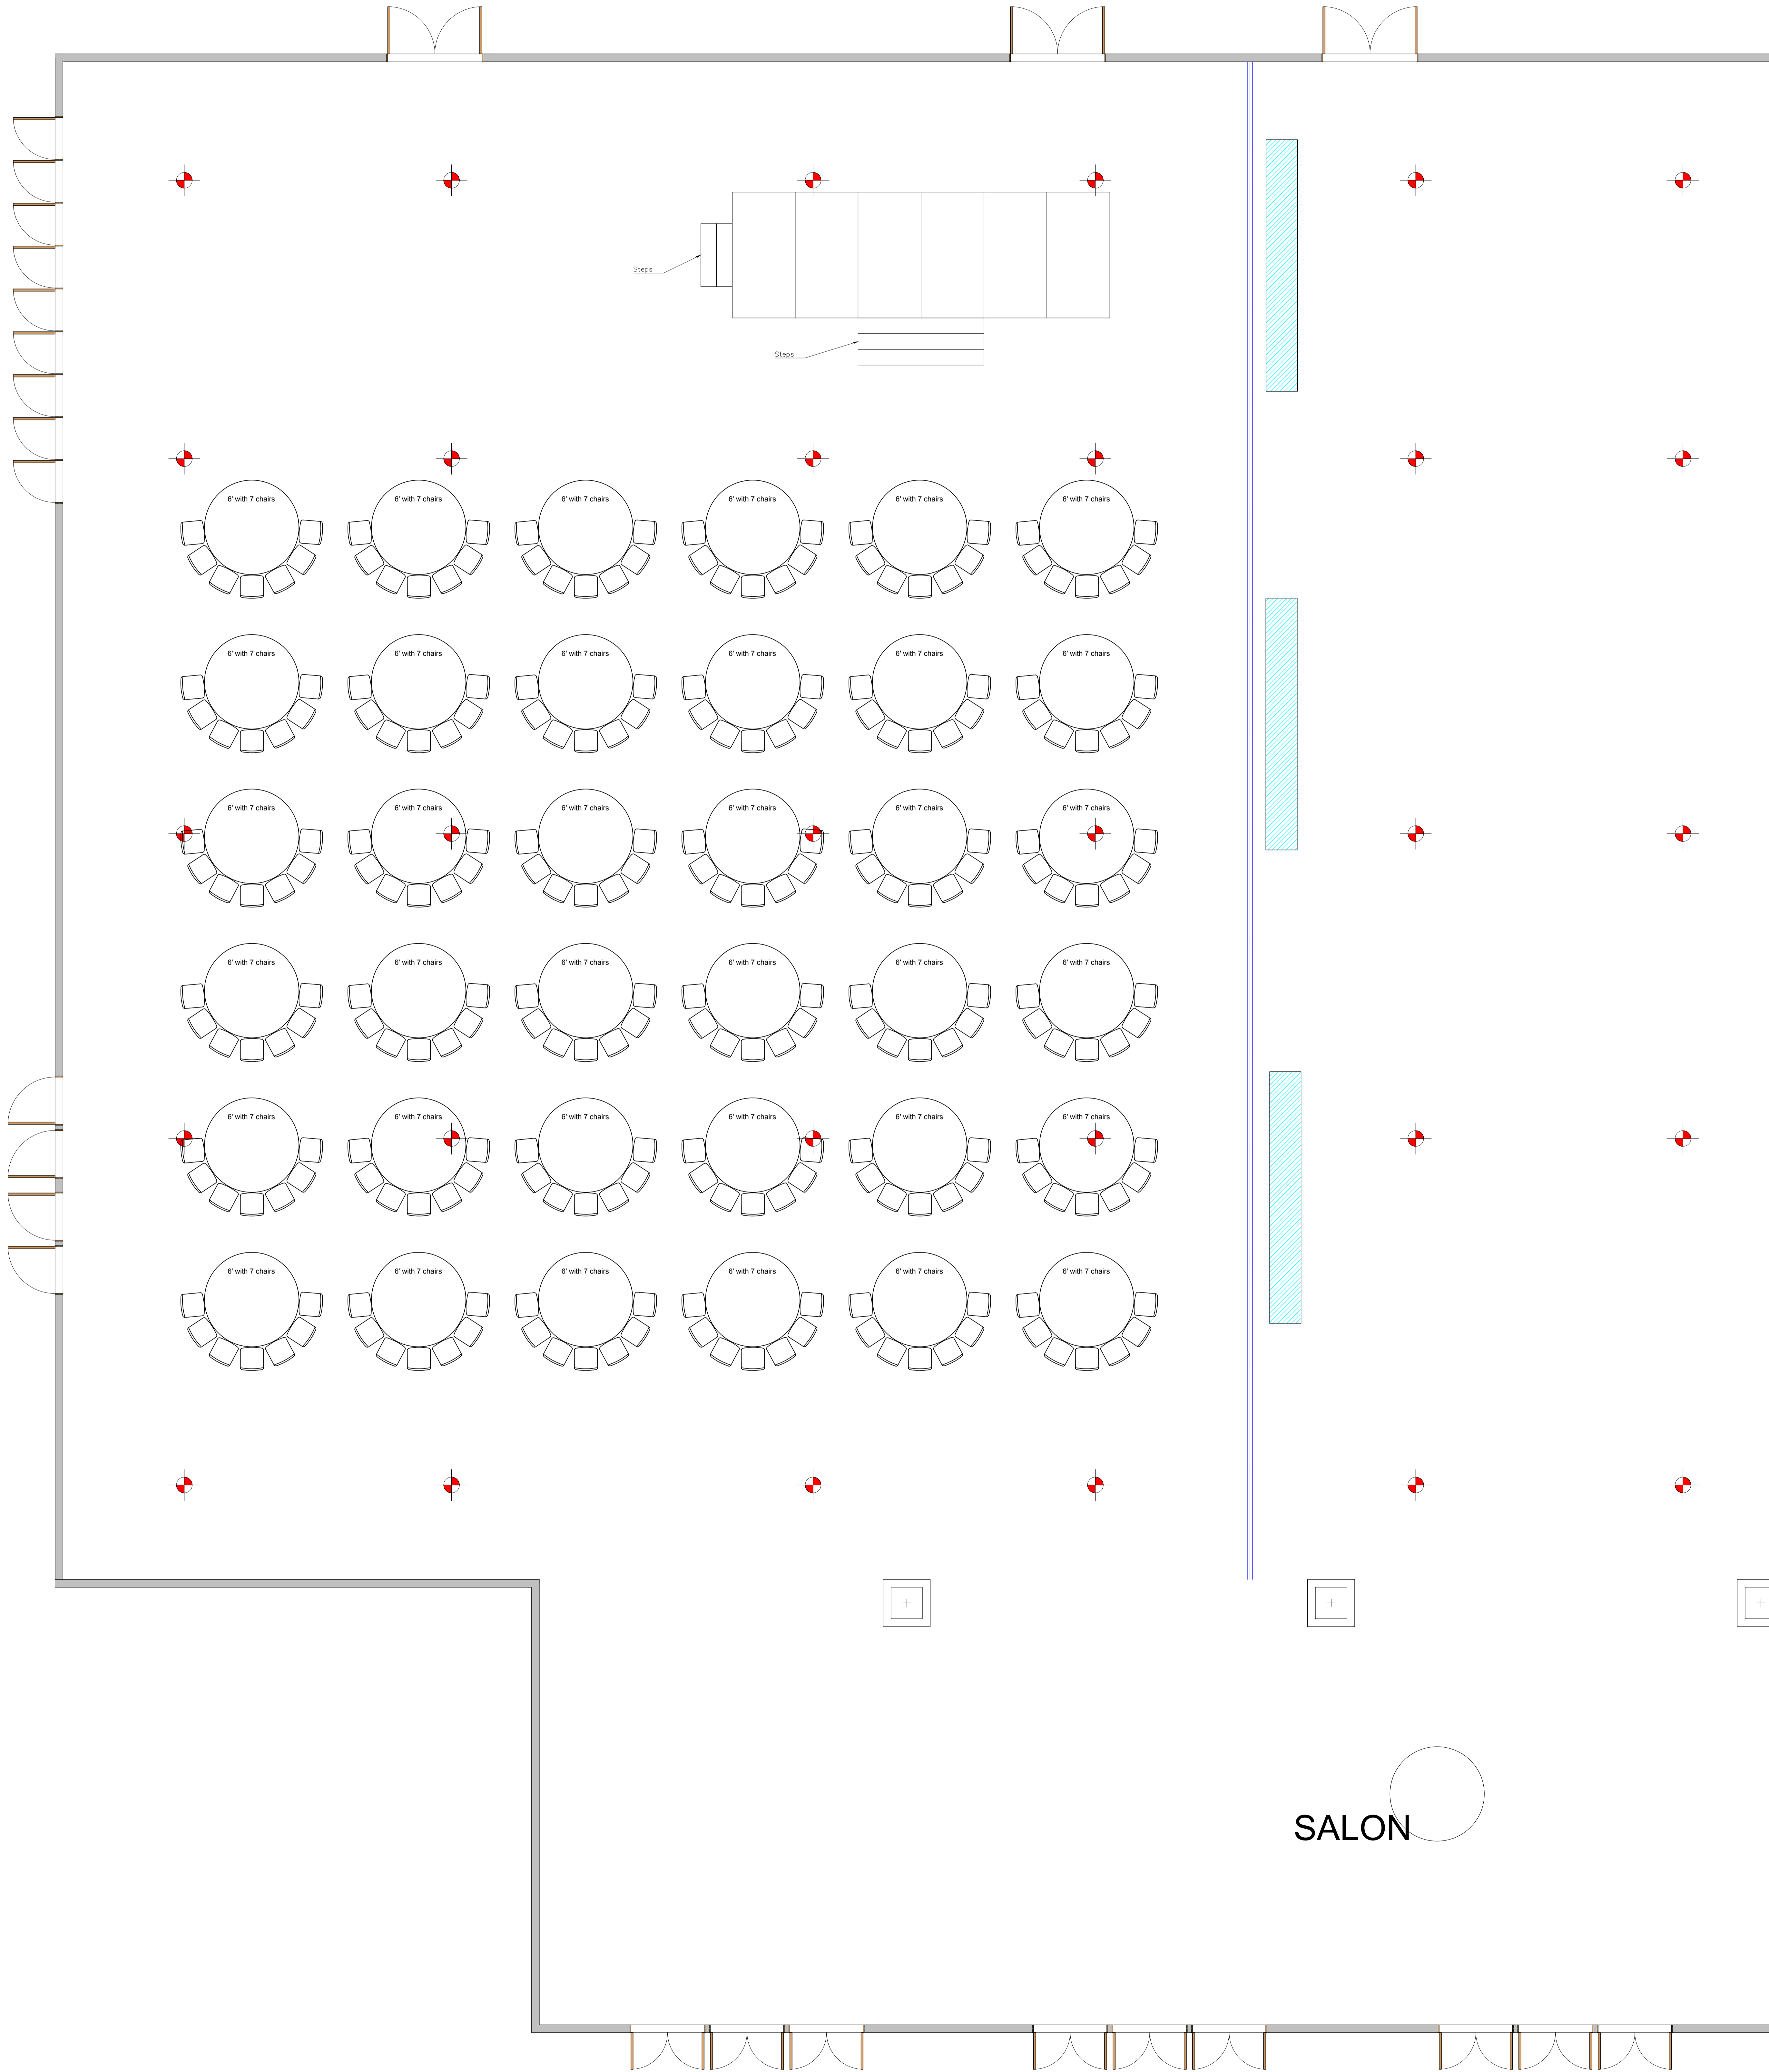

Ceiling Height  
7925mm  
Lowest Ceiling –  
aka top of screen  
max – 6705mm

# SALON EAST

Client:  
Clarivate

Project:  
SKO 2023 – Atlanta

Venue:  
LOBBY

Project Date:  
Drawing Title:  
Drawn By:  
JA

Date Drawn:

Drawing Scale:

Revision:  
1.2